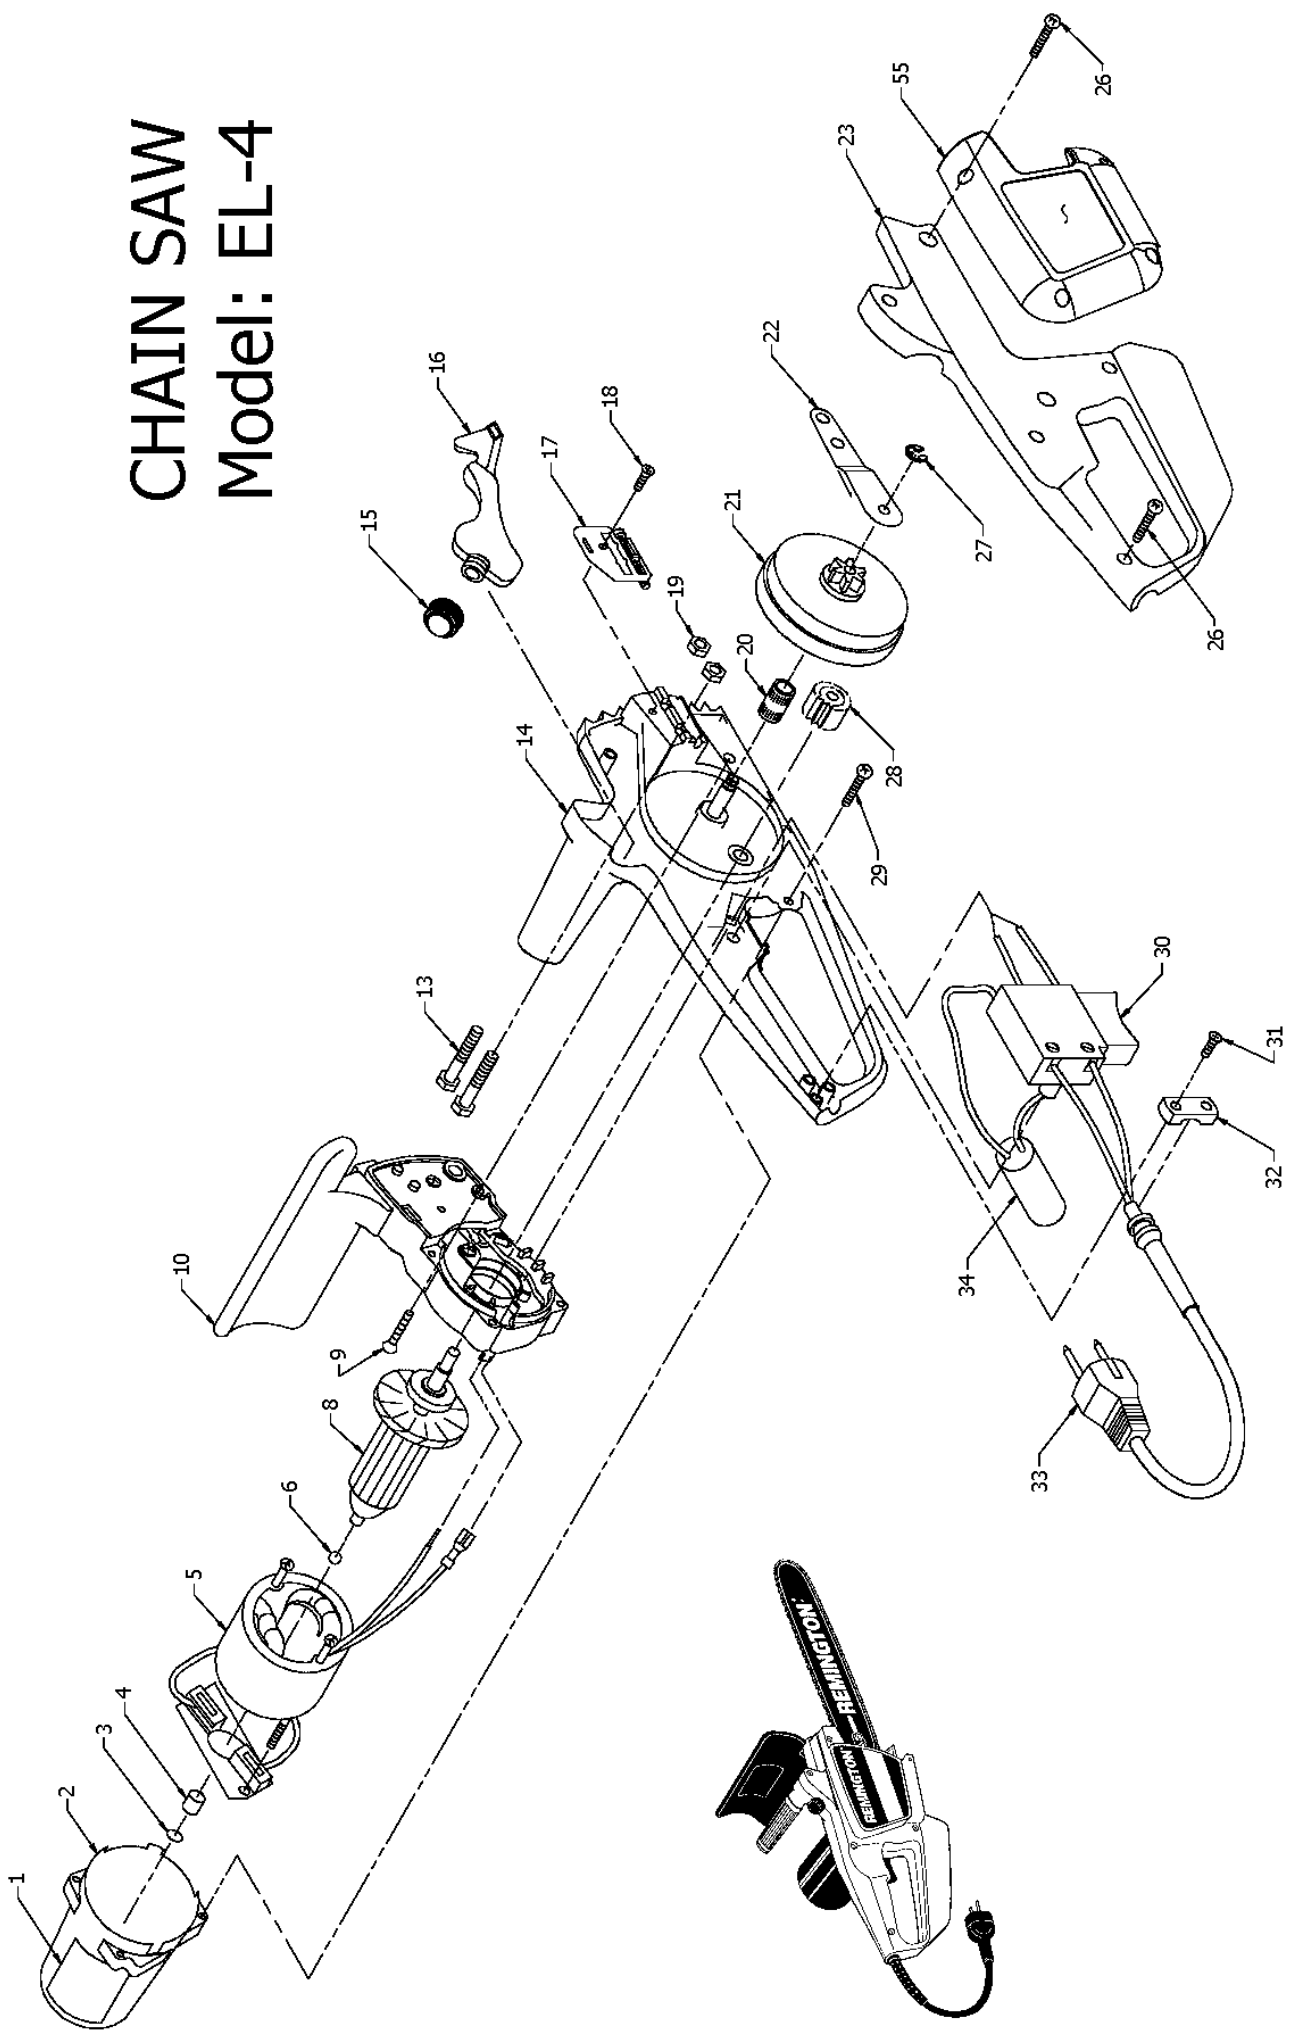

REMINGTON®

ELECTRIC CHAIN SAW

**Models:
EL-4**

SPARE PARTS

CHAIN SAW

Model: EL-4

Key no.	Part no.	Description	Key no.	Part no.	Description
1	S/R	Decal Nameplate	20	4113.263	Bearing Roller Sprocket
2	4113.316	Housing Motor	21	4113.265	Gear Sprocket
3	4113.318	Disc Thrust	22	4113.277	Support Sprocket
4	4113.338	Bearing Roller	23	4113.208	Cover Side Black
5	4113.352	Field 230V, 1450W	26	4113.253	Screw Pph B 8-18X0.88
6	4113.249	Ball Steel	27	4113.353	Ring E
8	4113.351	Armature 230V	28	4113.255	Gear Drive 11T 200P
9	4113.302	Screw Flat Hd Tpg, 6-20X1.50	29	4113.301	Screw Pph Tpg 10-16X1.88
10	4113.282	Assembly Chain Brake	30	4113.261	Switch Lock-Off
13	4113.322	Bolt Hex Hd. 0.250-20X1.50	31	4113.267	Srew
14	4113.324	Housing Gear Black	32	4113.259	Clamp Cord
15	4113.223	Assembly Cap And Bulb	33	4113.096	Cord Molded
16	4113.209	Reservoir Oil	34	4113.257	Capacitor Suppression
17	4113.275	Plate Assy Adjusting	55	4113.207	Cover Sprocket
18	4113.007	Screw Tap Flat Hd. Pr	not shown	4113.320	Bar Giude 14" Symm.
19	4113.340	Nut Hex 0.250-20	not shown	4113.158	Chain Saw

S/R = Parts available by special request only

When ordering parts, be sure to provide the correct model, Desa part number and description.