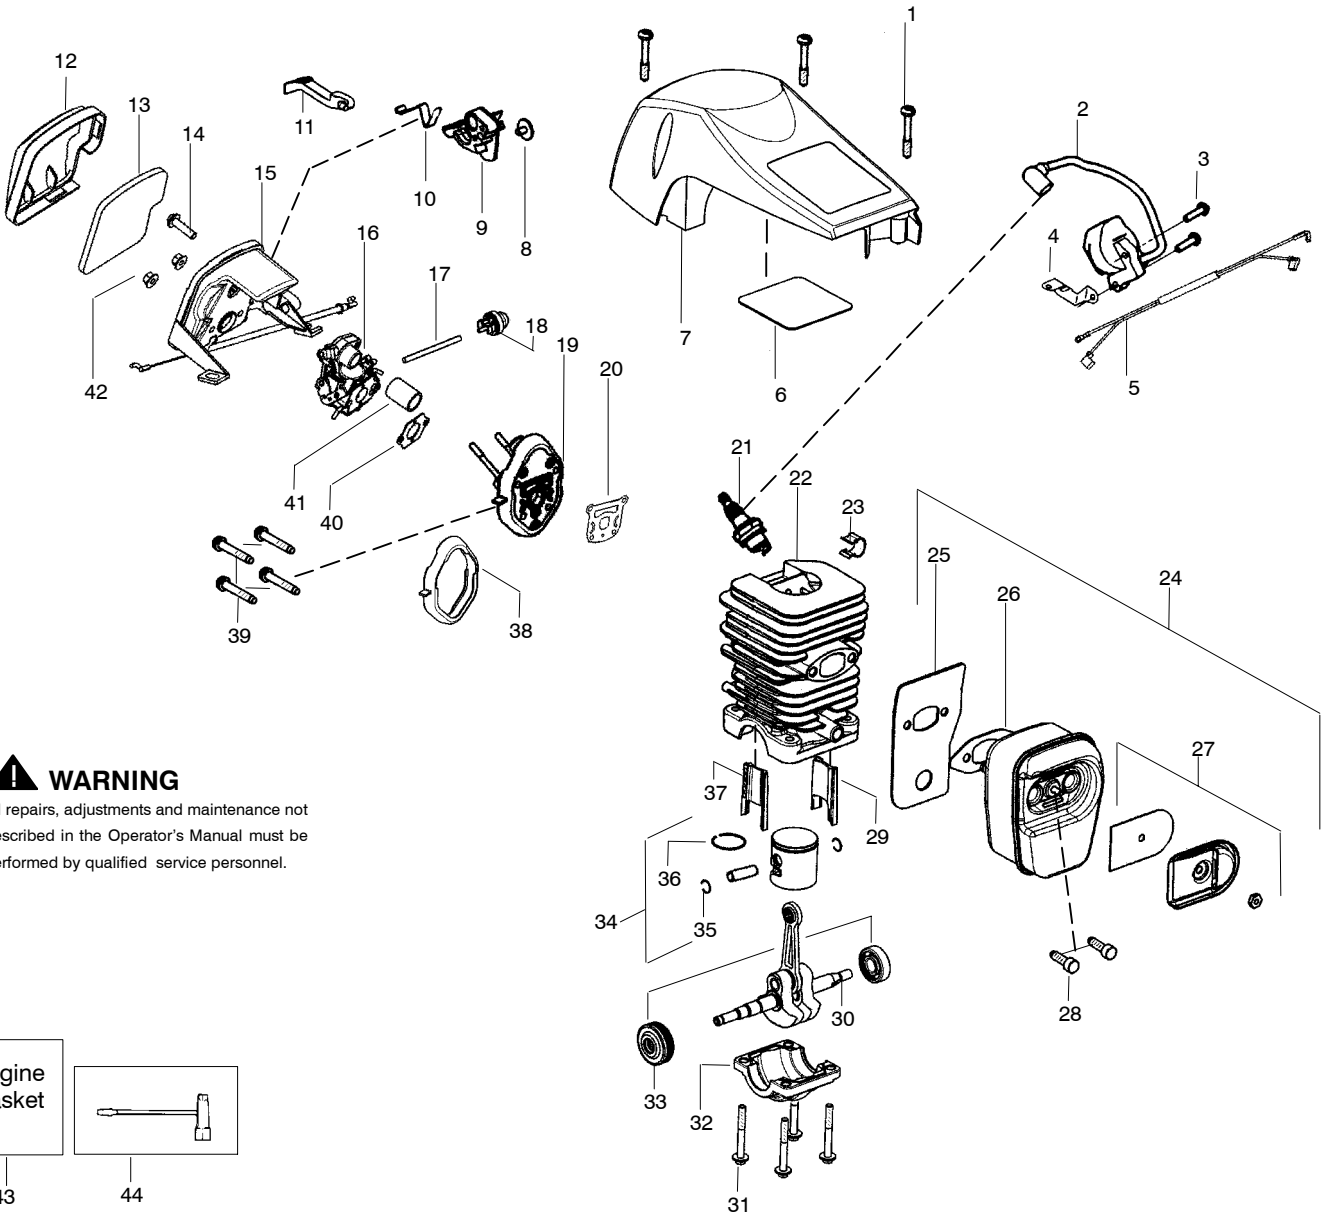

WARNING
All repairs, adjustments and maintenance not described in the Operator's Manual must be performed by qualified service personnel.

Ref.	Part No.	Description	Ref.	Part No.	Description	Ref.	Part No.	Description
1.	530016153	Screw	21.	952030150	Accy-Spark Plug (RCJ-7Y)	41.	530057926	Tube-Intake
2.	545115801	Module-Ignition	22.	530071884	Kit-Cylinder (Incl. 29,37)	42.	530016101	Nut-Carb.
3.	530016432	Screw	23.	530058660	Clip-High Tension Lead	43.	530071894	Kit-Gasket (Incl. 20,26,38,40)
4.	530058661	Strap-Ground	24.	545081801	Kit-Muffler (Incl. 25,26,27,28)	44.	530031135	Scrench
5.	530057943	Assy-Wire Harness	25.	530057942	Backplate-Muffler	Not Shown		
6.	530059006	Reflector-Tape	26.	530071894	Gasket-Muffler (kit)	---		Manual-Operator
7.	545045801	Shield-Cylinder(Incl.1,6)	27.	545081701	Kit-Spark Arrestor		545154208	Scan
8.	530016080	Screw	28.	530016338	Bolt-Muffler		545154209	Euro 1
9.	530057891	Lever-Ignition Switch	29.	545015301	Insert-Left (black) Cyl.		545154210	Euro 2
10.	530057908	Spring-Ignition Switch	30.	545112901	Assy-Crankshaft/Rod		545154211	Euro 3
11.	530059399	Knob-Choke	31.	530016417	Bolt		545154212	Euro 4
12.	530059001	Cover-Air Filter	32.	530057941	Cap-Crankcase		545154213	Euro 5
13.	530057869	Filter-Air	33.	530056363	Assy-Bearing/Seal		545154214	Russian
14.	530016425	Screw	34.	530071883	Kit-Piston (Incl. 35,36)		545154215	Turkish
15.	545046901	Housing-Air Filter w/cable	35.	530015697	Retainer-Piston Pin		545083604	Decal-CE
16.	---	Carburetor	36.	530038729	Ring-Piston		545091701	Case-(body)
17.	545070601	Zama W26 (Incl. 18)	37.	545015401	Insert-Right (gray)Cyl.		545054101	Case-(scabbard)
18.	530069247	Kit-Fuel Line (Small)	38.	530071894	Seal-Adaptor (kit)		530164048	Case-(L & R ends)
19.	530047721	Bulb-Purge "snap-in"	39.	530016426	Screw		530164050	Case-(Latch)
20.	530071889	Kit-Carb. Adaptor (Incl. # 20,38,41)	40.	530071894	Gasket-Carb. (kit)			
20.	530071894	Gasket-cyl. (kit)						

✓ = NEW PART NUMBER FOR THIS IPL   * = REFER TO THE SERVICE REFERENCE INDICATED FOR MORE INFORMATION. (LOCATED AT END OF IPL)