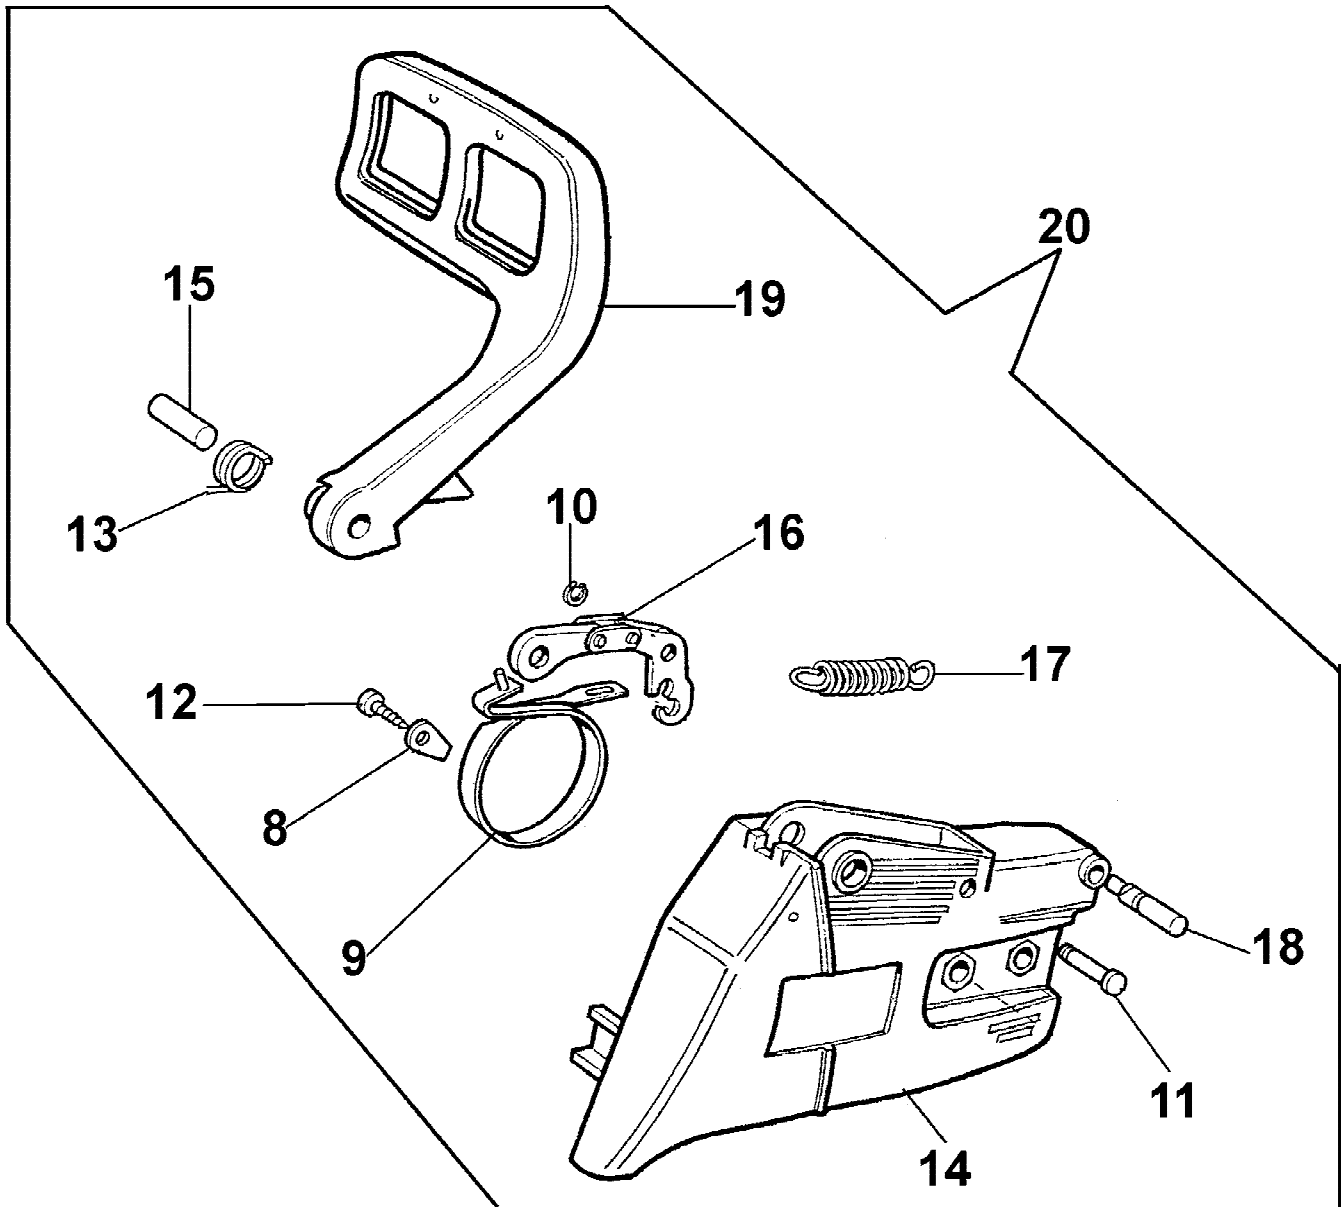

Ref #	Part Number	Qty	Description
1	50050037		FILTER COVER
2	50050034		KNOB
3	50050036		AIR FILTER
4	50050056		GASKET
5	50050035		SUPPORT
6	3960057		SCREW
7	2317021		SWITCH
8	3933100		NUT
9	50050026		STARTER LEVER
10	50060013		CAP
11	50050011		CARBURETOR
12	50050121		SCREW GUIDE
13	50050044		THROTTLE ROD
14	50050043		KNOB
15	50050070		TUBE
16	094600450		FUEL FILTER

Ref #	Part Number	Qty	Description
1	094600148		SPRING
2	074000240		SCREW
3	095000141		SHUTTER
4	003300209		SCREW
5	094600208		SPRING
6	50050112		SHAFT
7	035000165		SPRING
8	50050104		SCREW "L"
9	50050105		SCREW "H"
10	093500115		SPRING
11	035000162		SCREW
12	2318191		COVER
13	003300202		SCREW
14	003300201		PIN
15	50050115		SPRING
16	094600209		REPAIR KIT
17	50050111		LEVER
18	50050109		BUSHING
19	003300036		FITTING
20	50050107		COVER
21	003300197		SCREW
22	094600210		DIAPH.+GASK.
23	50050011		CARBURETOR
24	094600140		SHUTTER
25	50050117		SCREW
26	50050113		SHAFT
27	50050110		BUSHING
28	50050108		LEVER

Ref #	Part Number	Qty	Description
1	50010148		NUT
2	50050136		DRUM ASSY
2	50060033		DRUM ASSY .325
3	50030089		BEARING
4	50060008		WORM GEAR .325
4	50050025		WORM GEAR 3/8
5	094000129		CLUTCH
6	004000352		WASHER
7	094500029		SPRING
8	50050125		PLATE
9	50050039		BRAKE BAND
10	3026003		CIRCLIP
11	097000106		PIN
12	3960070		SCREW
13	50010088A		SPRING
14	50050038		CHAIN COVER
15	50050066		PIN
16	097000146		LEVER
17	095000219		SPRING
18	50050064		PIN
19	50050040		GUARD
20	50052002		CHAIN COVER CPL

Ref #	Part Number	Qty	Description
1	50052005		COMPL. CAP
2	3049025		O-RING
3	094600262		SCREW
4	50050067		SPACER
5	50052006		OIL FILTER
6	097000229		TANK BREATHER
7	3833073		WASHER
8	3801053		SCREW
9	094600369		CHAIN CATCHER
10	094600041		SCREW
11	50050033		SCREEN-LOCK
12	50050133		CHAIN TENSIONER
13	50050076		SPIKE
14	3960047		SCREW
15	50050049		TUBE
16	50050025		WORM GEAR 3/8
16	50060008		WORM GEAR .325
17	3960074		SCREW
18	50050020		OIL PUMP
19	50050052		BAR STUD
20	50050007		ENGINE BASE/TANK