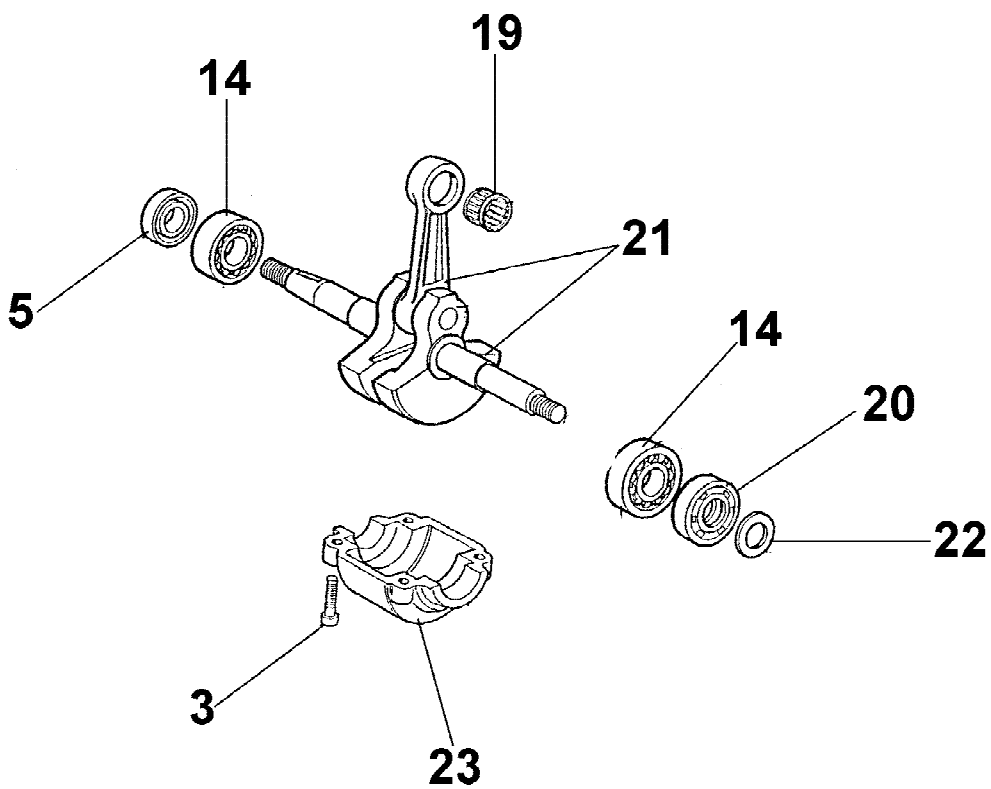

Ref #	Part Number	Qty	Description
1	50050037		FILTER COVER
2	50050034		KNOB
3	50050036		AIR FILTER
4	50050056		GASKET
5	50050035		SUPPORT
6	3960057		SCREW
7	2317021		SWITCH
8	3933100		NUT
9	50050026		STARTER LEVER
10	50060013		CAP
11	50050011		CARBURETOR
12	50050121		SCREW GUIDE
13	50050044		THROTTLE ROD
14	50050043		KNOB
15	50050070		TUBE
16	094600450		FUEL FILTER

Ref #	Part Number	Qty	Description
1	094600148		SPRING
2	074000240		SCREW
3	095000141		SHUTTER
4	003300209		SCREW
5	094600208		SPRING
6	50050112		SHAFT
7	035000165		SPRING
8	50050104		SCREW "L"
9	50050105		SCREW "H"
10	093500115		SPRING
11	035000162		SCREW
12	2318191		COVER
13	003300202		SCREW
14	003300201		PIN
15	50050115		SPRING
16	094600209		REPAIR KIT
17	50050111		LEVER
18	50050109		BUSHING
19	003300036		FITTING
20	50050107		COVER
21	003300197		SCREW
22	094600210		DIAPH.+GASK.
23	50050011		CARBURETOR
24	094600140		SHUTTER
25	50050117		SCREW
26	50050113		SHAFT
27	50050110		BUSHING
28	50050108		LEVER

Ref #	Part Number	Qty	Description
1	50010148		NUT
2	50050136		DRUM ASSY
2	50060033		DRUM ASSY .325
3	50030089		BEARING
4	50060008		WORM GEAR .325
4	50050025		WORM GEAR 3/8
5	094000129		CLUTCH
6	004000352		WASHER
7	094500029		SPRING
8	50050125		PLATE
9	50050039		BRAKE BAND
10	3026003		CIRCLIP
11	097000106		PIN
12	3960070		SCREW
13	50010088A		SPRING
14	50050038		CHAIN COVER
15	50050066		PIN
16	097000146		LEVER
17	095000219		SPRING
18	50050064		PIN
19	50050040		GUARD
20	50052002		CHAIN COVER CPL

Ref #	Part Number	Qty	Description
1	50052005		COMPL. CAP
2	3049025		O-RING
3	094600262		SCREW
4	50050067		SPACER
5	50052006		OIL FILTER
6	097000229		TANK BREATHER
7	3833073		WASHER
8	3801053		SCREW
9	094600369		CHAIN CATCHER
10	094600041		SCREW
11	50050033		SCREEN-LOCK
12	50050133		CHAIN TENSIONER
13	50050076		SPIKE
14	3960047		SCREW
15	50050049		TUBE
16	50050025		WORM GEAR 3/8
16	50060008		WORM GEAR .325
17	3960074		SCREW
18	50050020		OIL PUMP
19	50050052		BAR STUD
20	50050007		ENGINE BASE/TANK