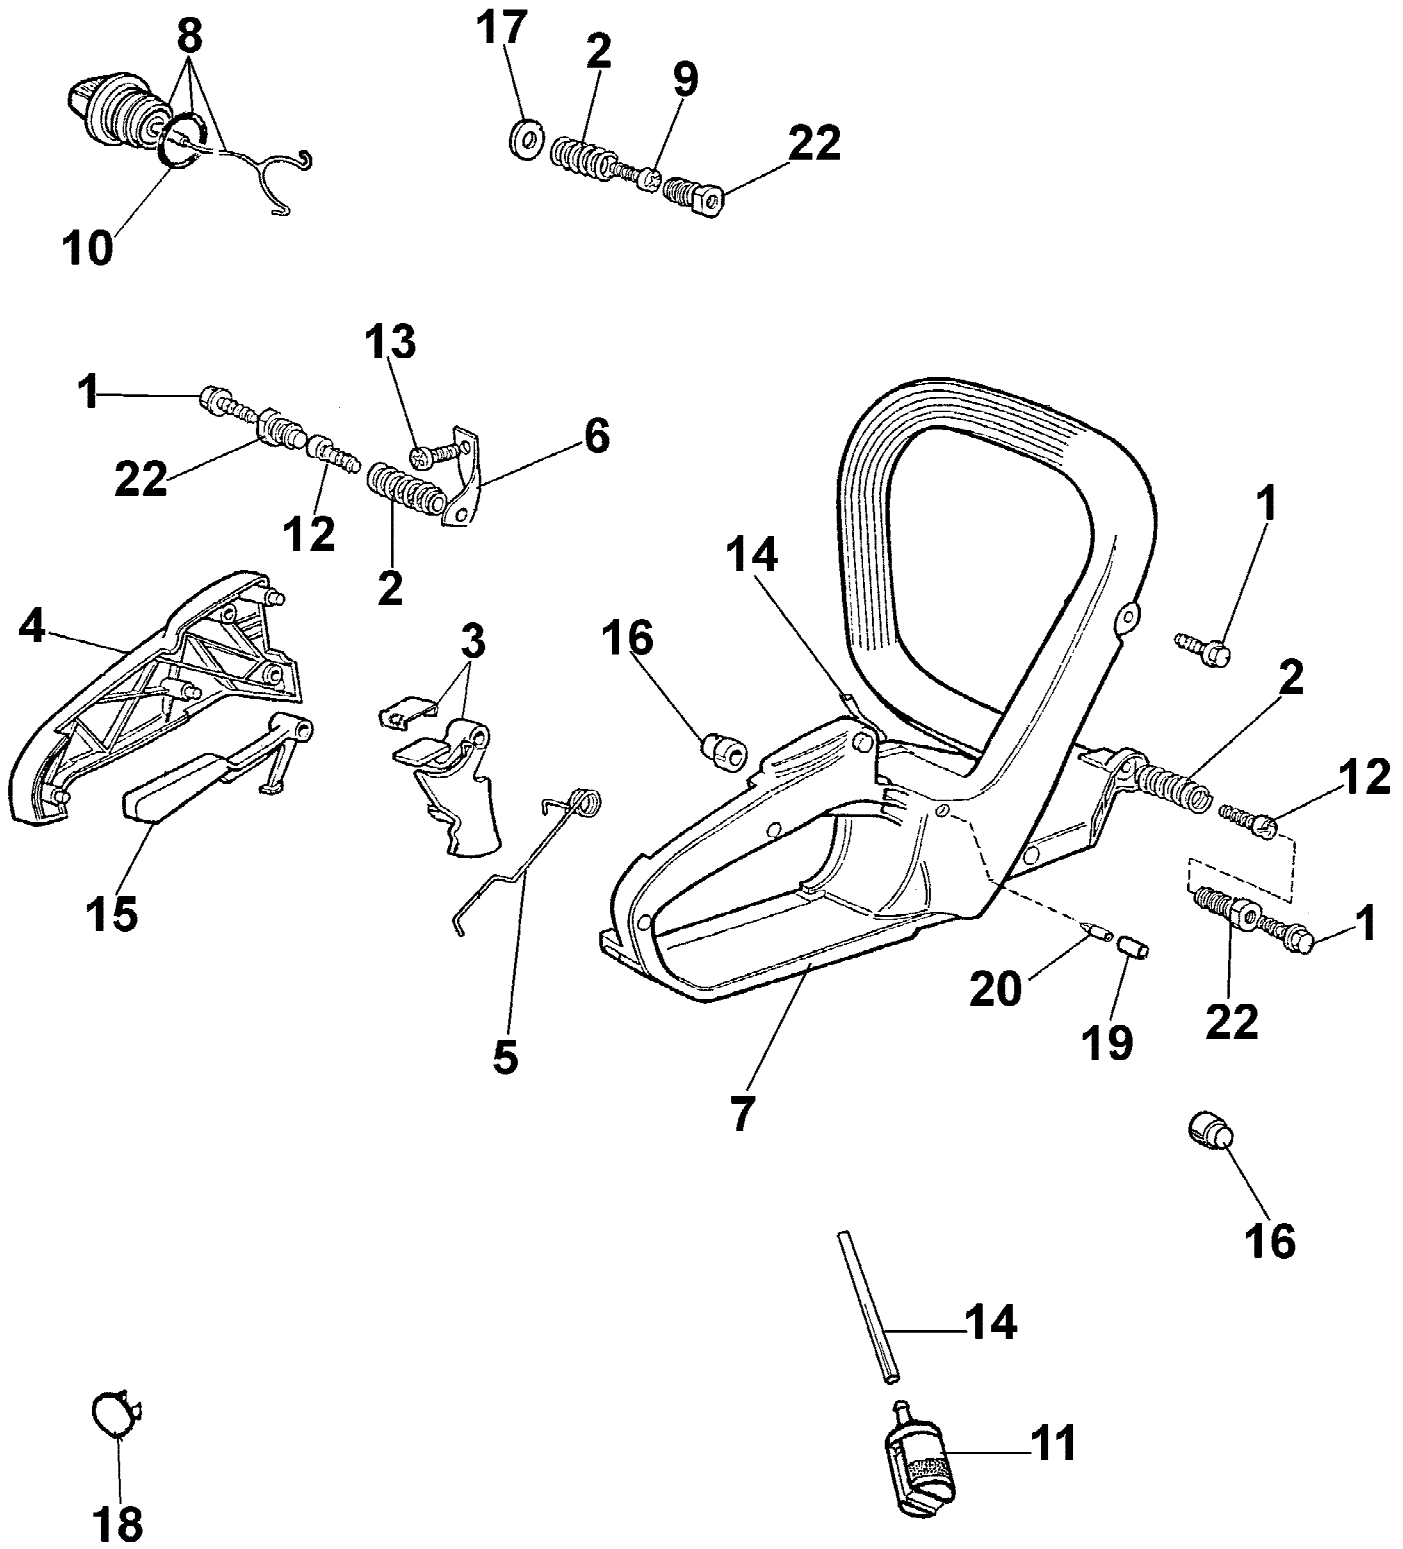

Ref #	Part Number	Qty	Description
1	097000061A		SCREW
2	50050047		SPRING
3	50050045		THROTTLE LEVER
4	50050024A		HANDLE COVER
5	097000028		SPRING
6	50050123		STOPPER
7	50050216		HANDLE AND TANK
8	50052005		COMPL. CAP
9	3960073		SCREW
10	3049025		O-RING
11	094600450		FUEL FILTER
12	094600041		SCREW
13	3960070		SCREW
14	50050070		TUBE
15	50050046		LEVER
16	50010061		SHOCK ABSORBER
17	3918010		WASHER
18	50050119		PLATE
19	50050071		TANK BREATHER
20	094500577A		TANK BREATHER
22	50050051		SUPPORT
24	50050072		CAP