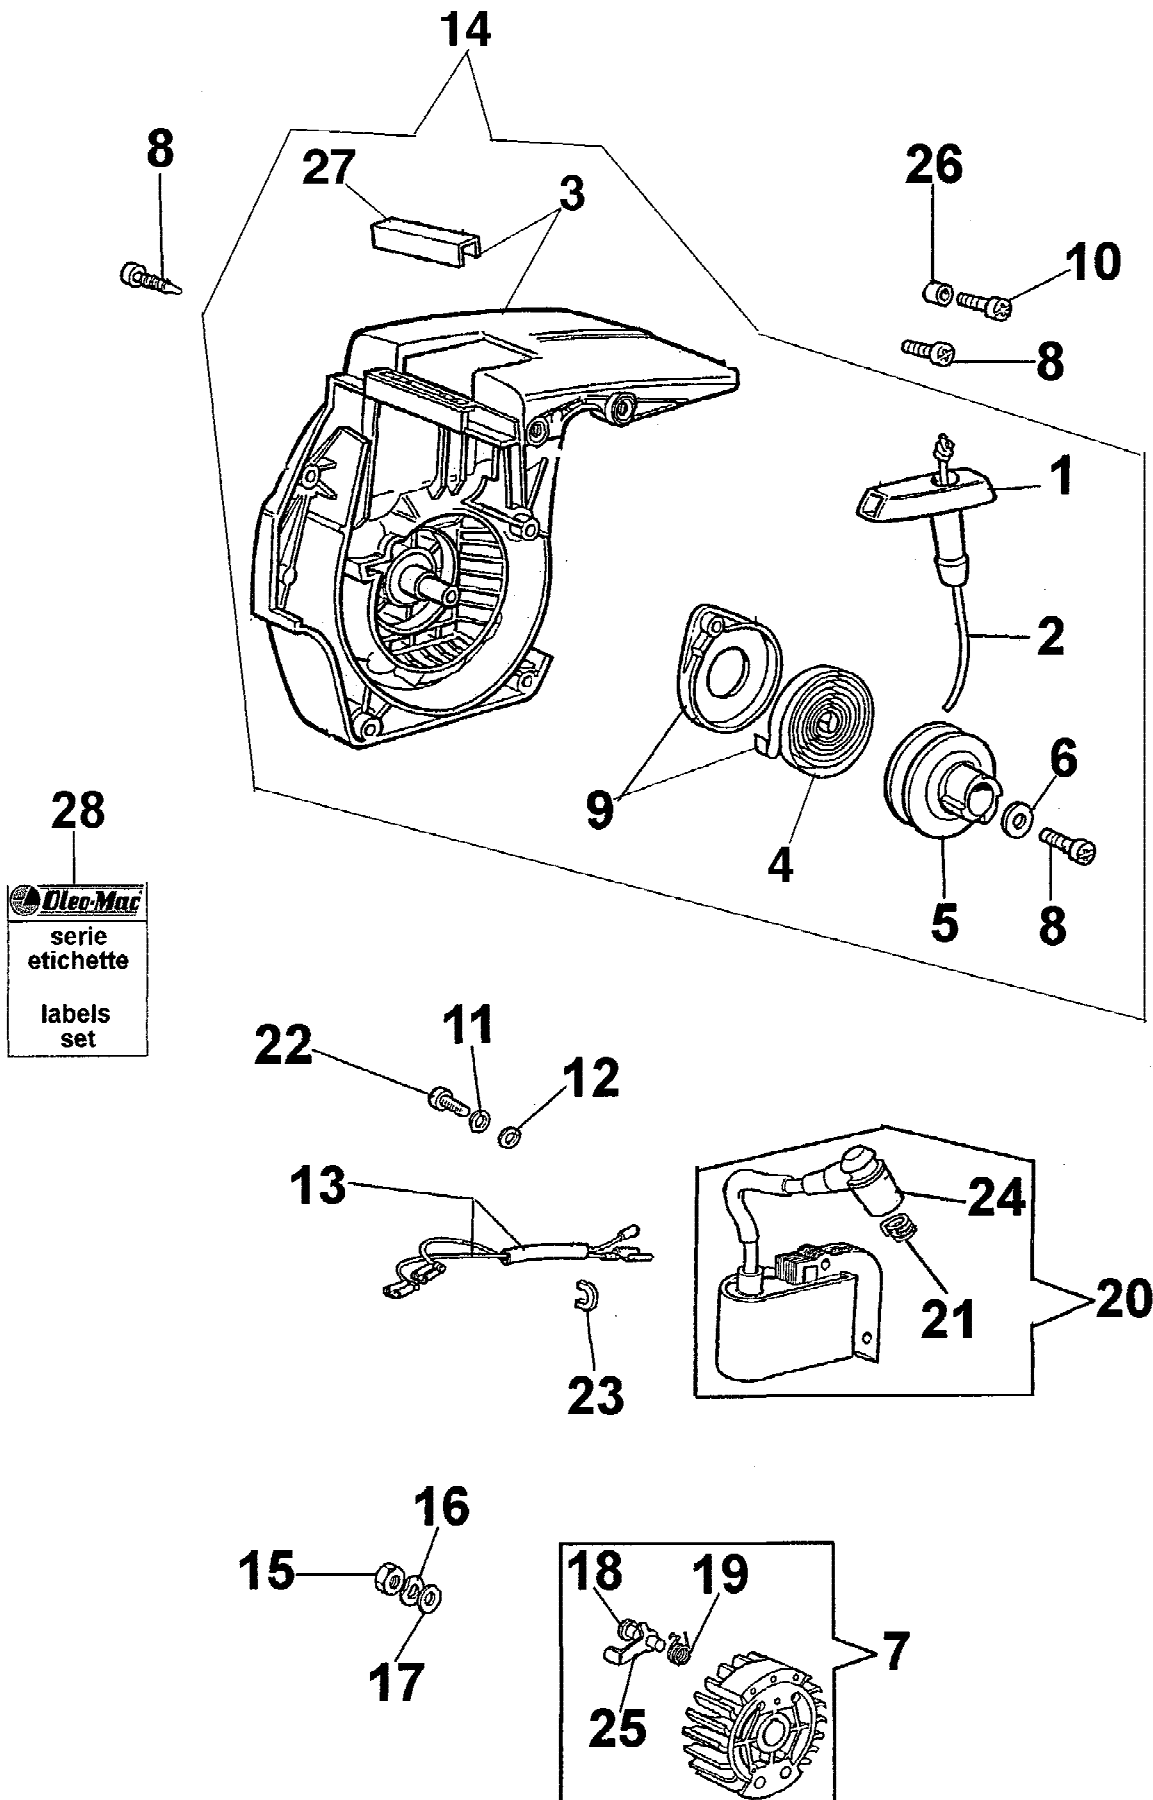

Ref #	Part Number	Qty	Description
1	097000064A		HANDLE
2	50070123		STARTER ROPE
3	50050041		STARTER CASE
4	004000132		SPRING
5	50050017		PULLEY
6	094500034		WASHER
7	50050015		FLYWHEEL
8	3960057		SCREW
9	50050073		SPRING and CASE
10	3960082		SCREW
11	006000315		WASHER
12	3916004		WASHER
13	50050081		CABLE
14	50052001A		STARTER ASSY
15	004000142		NUT
16	3833080		WASHER
17	005000361		WASHER
18	4161151		PIN
19	50050054		SPRING
20	50050013		IGNITION COIL
21	50050127		SPRING
22	3960075		SCREW
23	005000347A		GROMMET
24	50050126		SPARK PLUG CAP
25	50050053		PAWL
26	50050124		SPACER
27	50050120		PLATE
28	50060031		LABEL SET 940