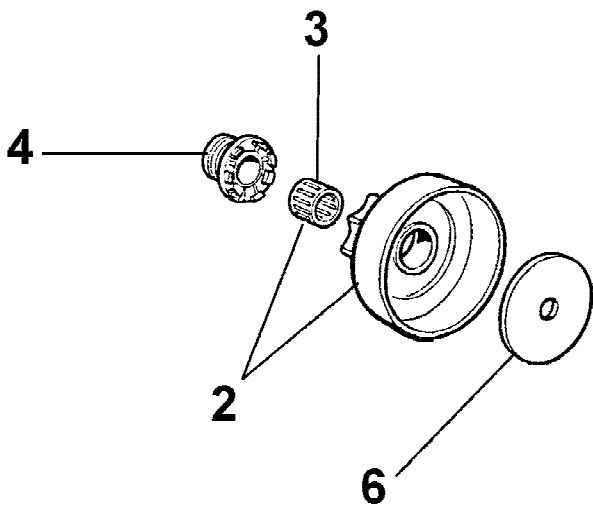

Ref #	Part Number	Qty	Description
1	50050037		FILTER COVER
2	50050034		KNOB
3	50050036		AIR FILTER
4	50050056		GASKET
5	50050035		SUPPORT
6	3960057		SCREW
7	2317021		SWITCH
8	3933100		NUT
9	50050026		STARTER LEVER
10	50060013		CAP
11	50050011		CARBURETOR
12	50050121		SCREW GUIDE
13	50050044		THROTTLE ROD
14	50050043		KNOB
15	50050070		TUBE
16	094600450		FUEL FILTER

Ref #	Part Number	Qty	Description
1	094600148		SPRING
2	074000240		SCREW
3	095000141		SHUTTER
4	003300209		SCREW
5	094600208		SPRING
6	50050112		SHAFT
7	035000165		SPRING
8	50050104		SCREW "L"
9	50050105		SCREW "H"
10	093500115		SPRING
11	035000162		SCREW
12	2318191		COVER
13	003300202		SCREW
14	003300201		PIN
15	50050115		SPRING
16	094600209		REPAIR KIT
17	50050111		LEVER
18	50050109		BUSHING
19	003300036		FITTING
20	50050107		COVER
21	003300197		SCREW
22	094600210		DIAPH.+GASK.
23	50050011		CARBURETOR
24	094600140		SHUTTER
25	50050117		SCREW
26	50050113		SHAFT
27	50050110		BUSHING
28	50050108		LEVER

Ref #	Part Number	Qty	Description
1	50010148		NUT
2	50050136		DRUM ASSY
2	50060033		DRUM ASSY .325
3	50030089		BEARING
4	50060008		WORM GEAR .325
4	50050025		WORM GEAR 3/8
5	094000129		CLUTCH
6	004000352		WASHER
7	094500029		SPRING
8	50050125		PLATE
9	50050039		BRAKE BAND
10	3026003		CIRCLIP
11	097000106		PIN
12	3960070		SCREW
13	50010088A		SPRING
14	50050038		CHAIN COVER
15	50050066		PIN
16	097000146		LEVER
17	095000219		SPRING
18	50050064		PIN
19	50050040		GUARD
20	50052002		CHAIN COVER CPL