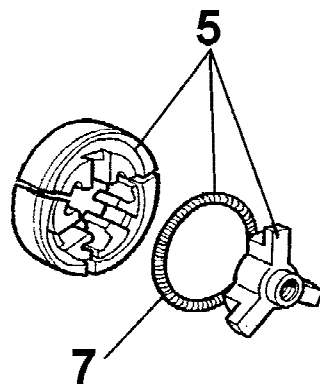

Ref #	Part Number	Qty	Description
1	50050037		FILTER COVER
2	50050034		KNOB
3	50050036		AIR FILTER
4	50050056		GASKET
5	50050035		SUPPORT
6	3960057		SCREW
7	2317021		SWITCH
8	3933100		NUT
9	50050026		STARTER LEVER
10	50060013		CAP
11	50050011		CARBURETOR
12	50050121		SCREW GUIDE
13	50050044		THROTTLE ROD
14	50050043		KNOB
15	50050070		TUBE
16	094600450		FUEL FILTER

Ref #	Part Number	Qty	Description
1	094600148		SPRING
2	074000240		SCREW
3	095000141		SHUTTER
4	003300209		SCREW
5	094600208		SPRING
6	50050112		SHAFT
7	035000165		SPRING
8	50050104		SCREW "L"
9	50050105		SCREW "H"
10	093500115		SPRING
11	035000162		SCREW
12	2318191		COVER
13	003300202		SCREW
14	003300201		PIN
15	50050115		SPRING
16	094600209		REPAIR KIT
17	50050111		LEVER
18	50050109		BUSHING
19	003300036		FITTING
20	50050107		COVER
21	003300197		SCREW
22	094600210		DIAPH.+GASK.
23	50050011		CARBURETOR
24	094600140		SHUTTER
25	50050117		SCREW
26	50050113		SHAFT
27	50050110		BUSHING
28	50050108		LEVER

Ref #	Part Number	Qty	Description
1	50010148		NUT
2	50050136		DRUM ASSY
2	50060033		DRUM ASSY .325
3	50030089		BEARING
4	50060008		WORM GEAR .325
4	50050025		WORM GEAR 3/8
5	094000129		CLUTCH
6	004000352		WASHER
7	094500029		SPRING
8	50050125		PLATE
9	50050039		BRAKE BAND
10	3026003		CIRCLIP
11	097000106		PIN
12	3960070		SCREW
13	50010088A		SPRING
14	50050038		CHAIN COVER
15	50050066		PIN
16	097000146		LEVER
17	095000219		SPRING
18	50050064		PIN
19	50050040		GUARD
20	50052002		CHAIN COVER CPL