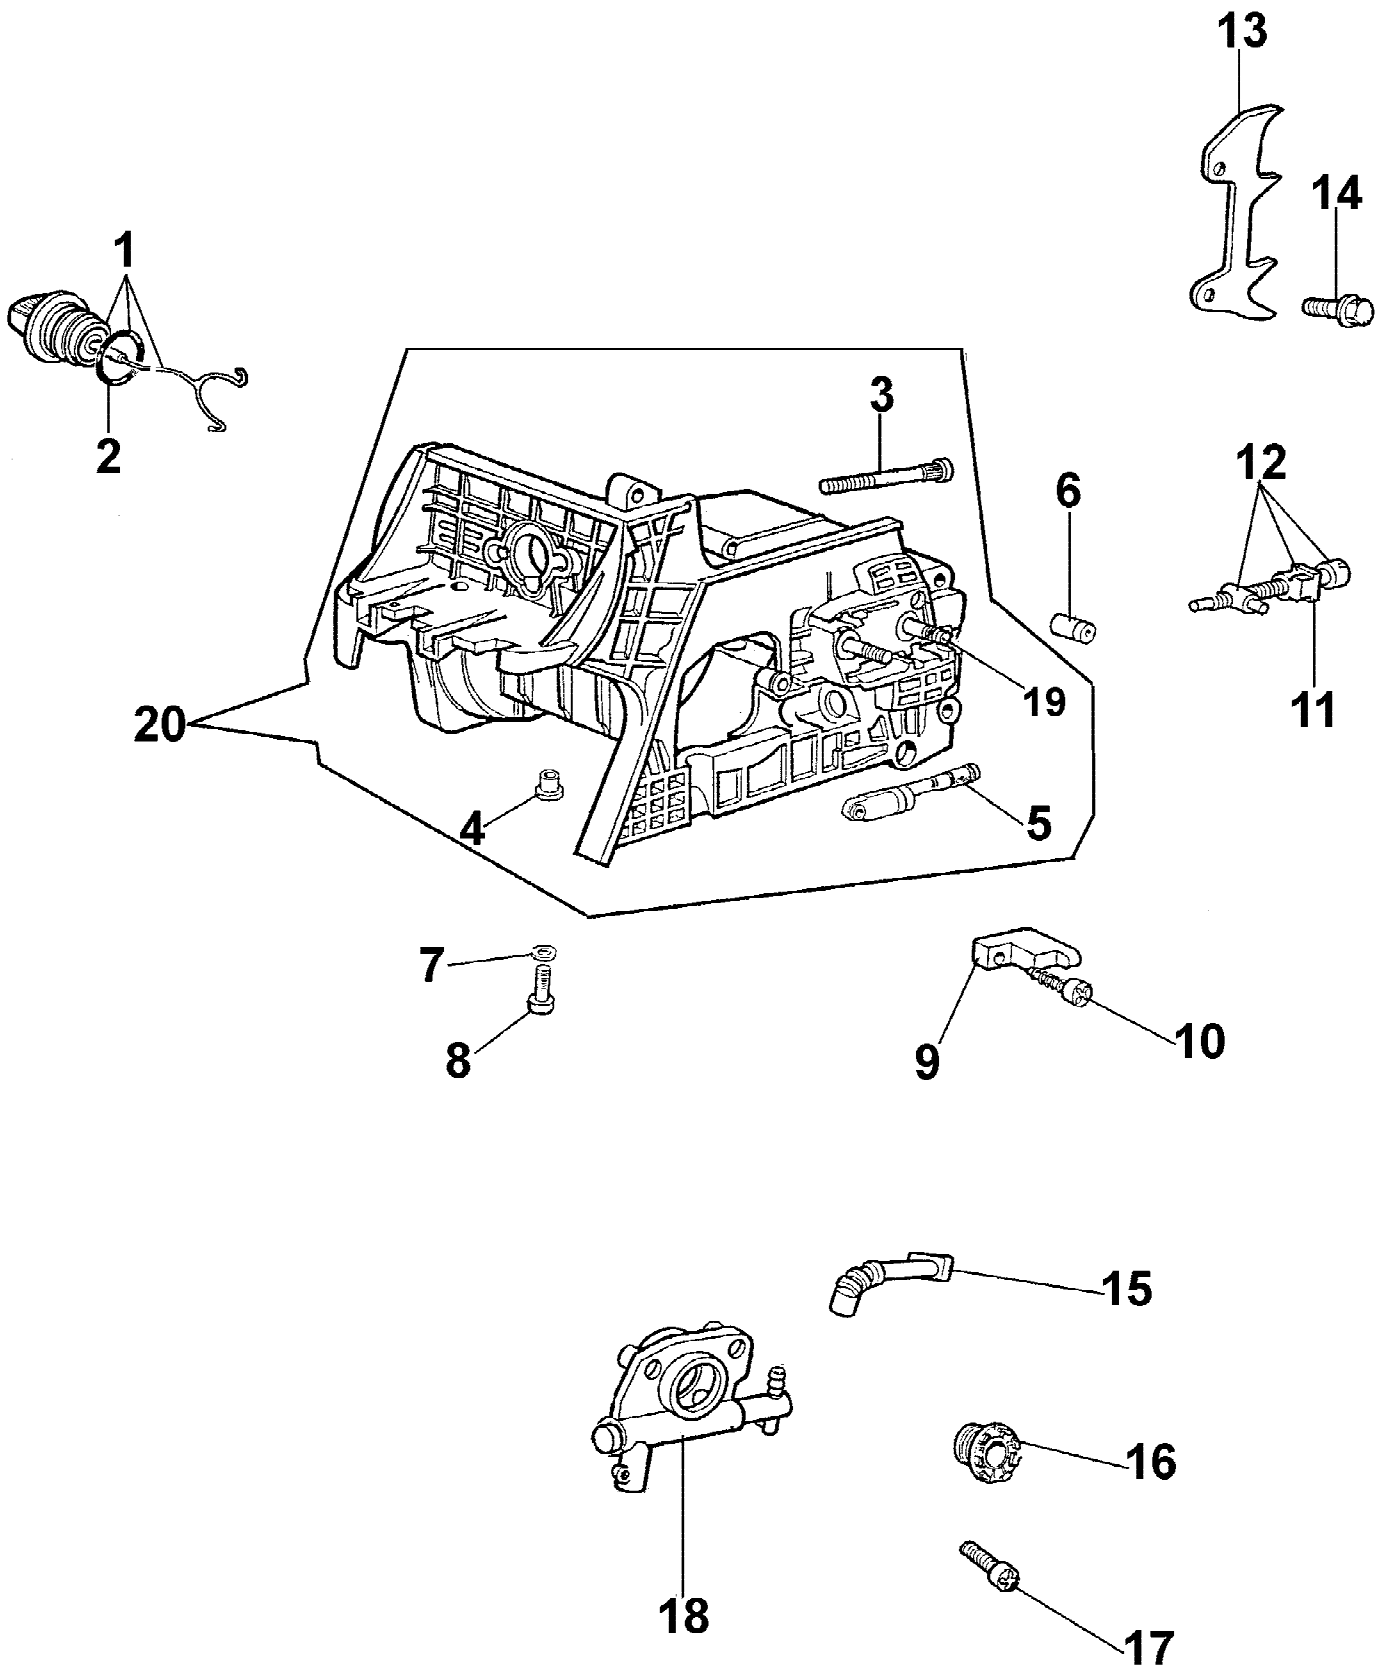

Ref #	Part Number	Qty	Description
1	50050037		FILTER COVER
2	50050034		KNOB
3	50050036		AIR FILTER
4	50050056		GASKET
5	50050035		SUPPORT
6	3960057		SCREW
7	2317021		SWITCH
8	3933100		NUT
9	50050026		STARTER LEVER
10	50060013		CAP
11	50050011		CARBURETOR
12	50050121		SCREW GUIDE
13	50050044		THROTTLE ROD
14	50050043		KNOB
15	50050070		TUBE
16	094600450		FUEL FILTER

Ref #	Part Number	Qty	Description
1	094600148		SPRING
2	074000240		SCREW
3	095000141		SHUTTER
4	003300209		SCREW
5	094600208		SPRING
6	50050112		SHAFT
7	035000165		SPRING
8	50050104		SCREW "L"
9	50050105		SCREW "H"
10	093500115		SPRING
11	035000162		SCREW
12	2318191		COVER
13	003300202		SCREW
14	003300201		PIN
15	50050115		SPRING
16	094600209		REPAIR KIT
17	50050111		LEVER
18	50050109		BUSHING
19	003300036		FITTING
20	50050107		COVER
21	003300197		SCREW
22	094600210		DIAPH.+GASK.
23	50050011		CARBURETOR
24	094600140		SHUTTER
25	50050117		SCREW
26	50050113		SHAFT
27	50050110		BUSHING
28	50050108		LEVER

Ref #	Part Number	Qty	Description
1	50010148		NUT
2	50050136		DRUM ASSY
2	50060033		DRUM ASSY .325
3	50030089		BEARING
4	50060008		WORM GEAR .325
4	50050025		WORM GEAR 3/8
5	094000129		CLUTCH
6	004000352		WASHER
7	094500029		SPRING
8	50050125		PLATE
9	50050039		BRAKE BAND
10	3026003		CIRCLIP
11	097000106		PIN
12	3960070		SCREW
13	50010088A		SPRING
14	50050038		CHAIN COVER
15	50050066		PIN
16	097000146		LEVER
17	095000219		SPRING
18	50050064		PIN
19	50050040		GUARD
20	50052002		CHAIN COVER CPL

Ref #	Part Number	Qty	Description
1	50052005		COMPL. CAP
2	3049025		O-RING
3	094600262		SCREW
4	50050067		SPACER
5	50052006		OIL FILTER
6	097000229		TANK BREATHER
7	3833073		WASHER
8	3801053		SCREW
9	094600369		CHAIN CATCHER
10	094600041		SCREW
11	50050033		SCREEN-LOCK
12	50050133		CHAIN TENSIONER
13	50050076		SPIKE
14	3960047		SCREW
15	50050049		TUBE
16	50050025		WORM GEAR 3/8
16	50060008		WORM GEAR .325
17	3960074		SCREW
18	50050020		OIL PUMP
19	50050052		BAR STUD
20	50050007		ENGINE BASE/TANK