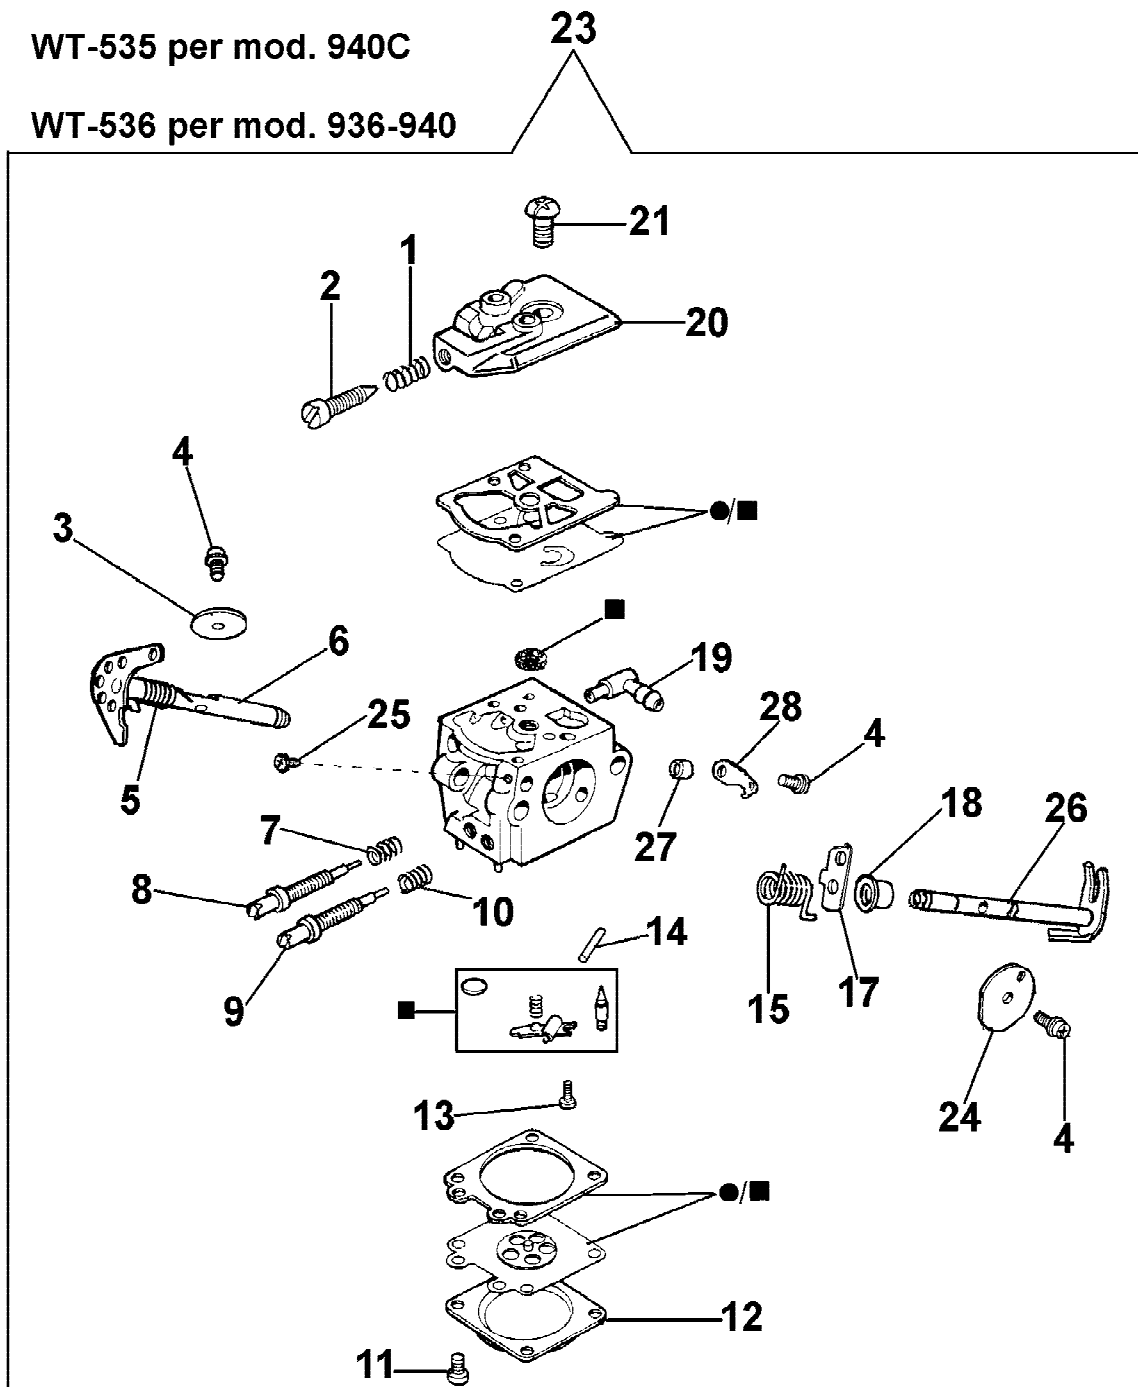

WT-535 per mod. 940C

WT-536 per mod. 936-940

16 ■ KIT RIPARAZIONE
REPAIR KIT

22 ● KIT MEMBRANE & GUARNIZIONI
DIAPHRAGM & GASKET SET

Ref #	Part Number	Qty	Description
1	094600148		SPRING
2	074000240		SCREW
3	095000141		SHUTTER
4	003300209		SCREW
5	094600208		SPRING
6	50050112		SHAFT
7	035000165		SPRING
8	50050104		SCREW "L"
9	50050105		SCREW "H"
10	093500115		SPRING
11	035000162		SCREW
12	2318191		COVER
13	003300202		SCREW
14	003300201		PIN
15	50050115		SPRING
16	094600209		REPAIR KIT
17	50050111		LEVER
18	50050109		BUSHING
19	003300036		FITTING
20	50050107		COVER
21	003300197		SCREW
22	094600210		DIAPH.+GASK.
23	50050012A		CARBURETOR
24	094600140		SHUTTER
25	50050117		SCREW
26	50050113		SHAFT
27	50050110		BUSHING
28	50050108		LEVER