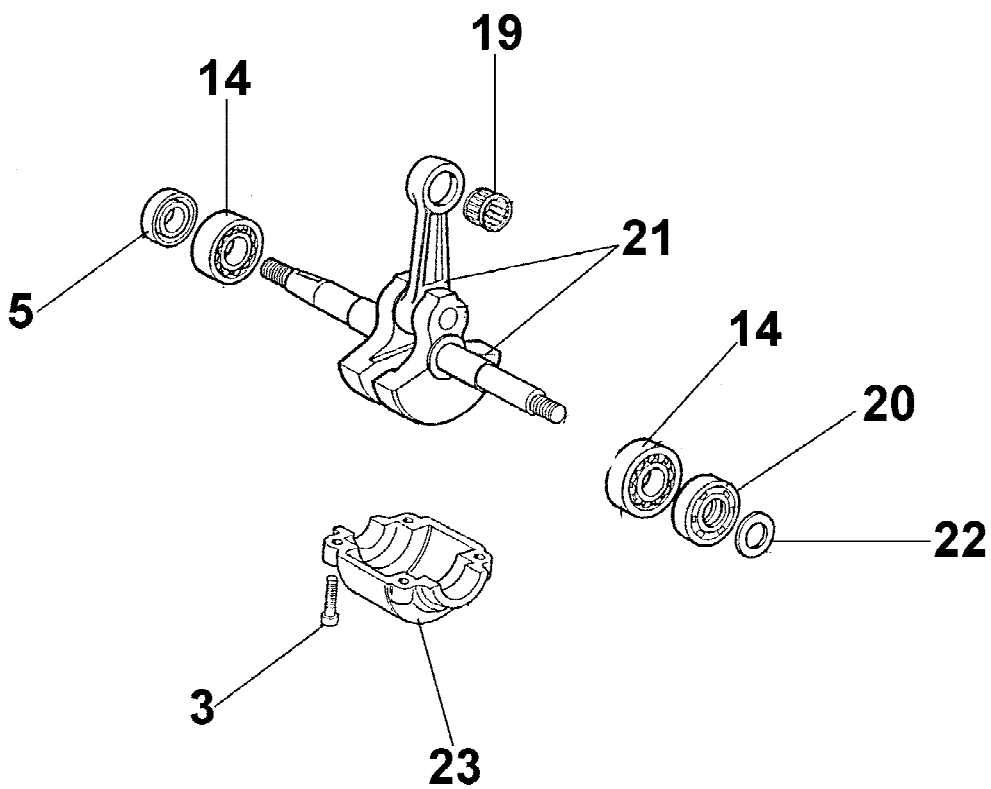

Ref #	Part Number	Qty	Description
1	005000019		SPARK PLUG
2	50050031		GASKET
3	3801047		SCREW
4	3960073		SCREW
5	3050022		SEAL RING
7	004900061		RING
8	50050222		PISTON PIN
11	50050032		SCREW
12	50050010		MANIFOLD
13	094600051		NUT
14	094000006		BEARING
15	50050027		MUFFLER
16	004000015		PISTON RING ⅄40
17	50060027A		PISTON ASSY ⅄40
18	50060028A		CYLINDER ASSY ⅄40
19	3037013		BEARING
20	3050024		SEAL RING
21	50050001		CRANKSHAFT
22	004400285		WASHER
23	50050016		COVER
24	094600103		SPRING