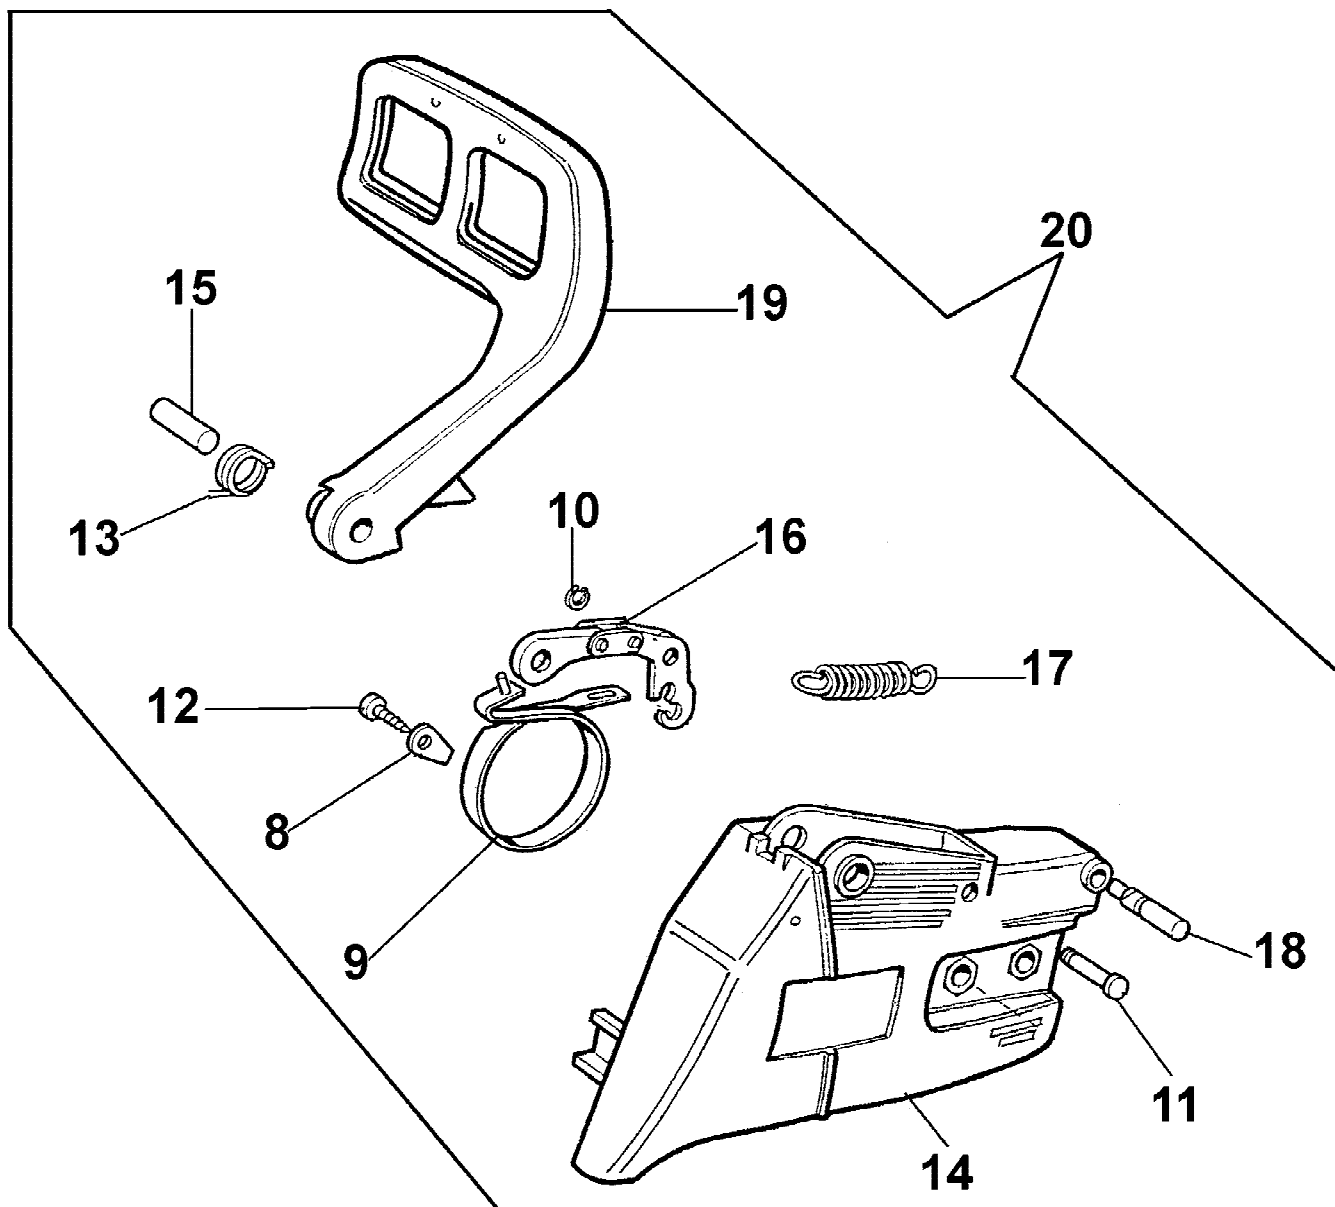

Ref #	Part Number	Qty	Description
1	50050037		FILTER COVER
2	50050034		KNOB
3	50050036		AIR FILTER
4	50050056		GASKET
5	50050035		SUPPORT
6	3960057		SCREW
7	2317021		SWITCH
8	3933100		NUT
9	50050026		STARTER LEVER
10	50060013		CAP
11	50050012A		CARBURETOR
12	50050121		SCREW GUIDE
13	50050044		THROTTLE ROD
14	50050043		KNOB
15	50050070		TUBE
16	094600450		FUEL FILTER

WT-535 per mod. 940C

WT-536 per mod. 936-940

16 ■ KIT RIPARAZIONE
REPAIR KIT

22 ● KIT MEMBRANE & GUARNIZIONI
DIAPHRAGM & GASKET SET

Ref #	Part Number	Qty	Description
1	094600148		SPRING
2	074000240		SCREW
3	095000141		SHUTTER
4	003300209		SCREW
5	094600208		SPRING
6	50050112		SHAFT
7	035000165		SPRING
8	50050104		SCREW "L"
9	50050105		SCREW "H"
10	093500115		SPRING
11	035000162		SCREW
12	2318191		COVER
13	003300202		SCREW
14	003300201		PIN
15	50050115		SPRING
16	094600209		REPAIR KIT
17	50050111		LEVER
18	50050109		BUSHING
19	003300036		FITTING
20	50050107		COVER
21	003300197		SCREW
22	094600210		DIAPH.+GASK.
23	50050012A		CARBURETOR
24	094600140		SHUTTER
25	50050117		SCREW
26	50050113		SHAFT
27	50050110		BUSHING
28	50050108		LEVER

Ref #	Part Number	Qty	Description
1	50010148		NUT
2	50060033		DRUM ASSY .325
2	50050136		DRUM ASSY
3	50030089		BEARING
4	50050025		WORM GEAR 3/8
4	50060008		WORM GEAR .325
5	094000129		CLUTCH
6	004000352		WASHER
7	094500029		SPRING
8	50050125		PLATE
9	50050039		BRAKE BAND
10	3026003		CIRCLIP
11	097000106		PIN
12	3960070		SCREW
13	50010088A		SPRING
14	50050038		CHAIN COVER
15	50050066		PIN
16	097000146		LEVER
17	095000219		SPRING
18	50050064		PIN
19	50050040		GUARD
20	50052002		CHAIN COVER CPL