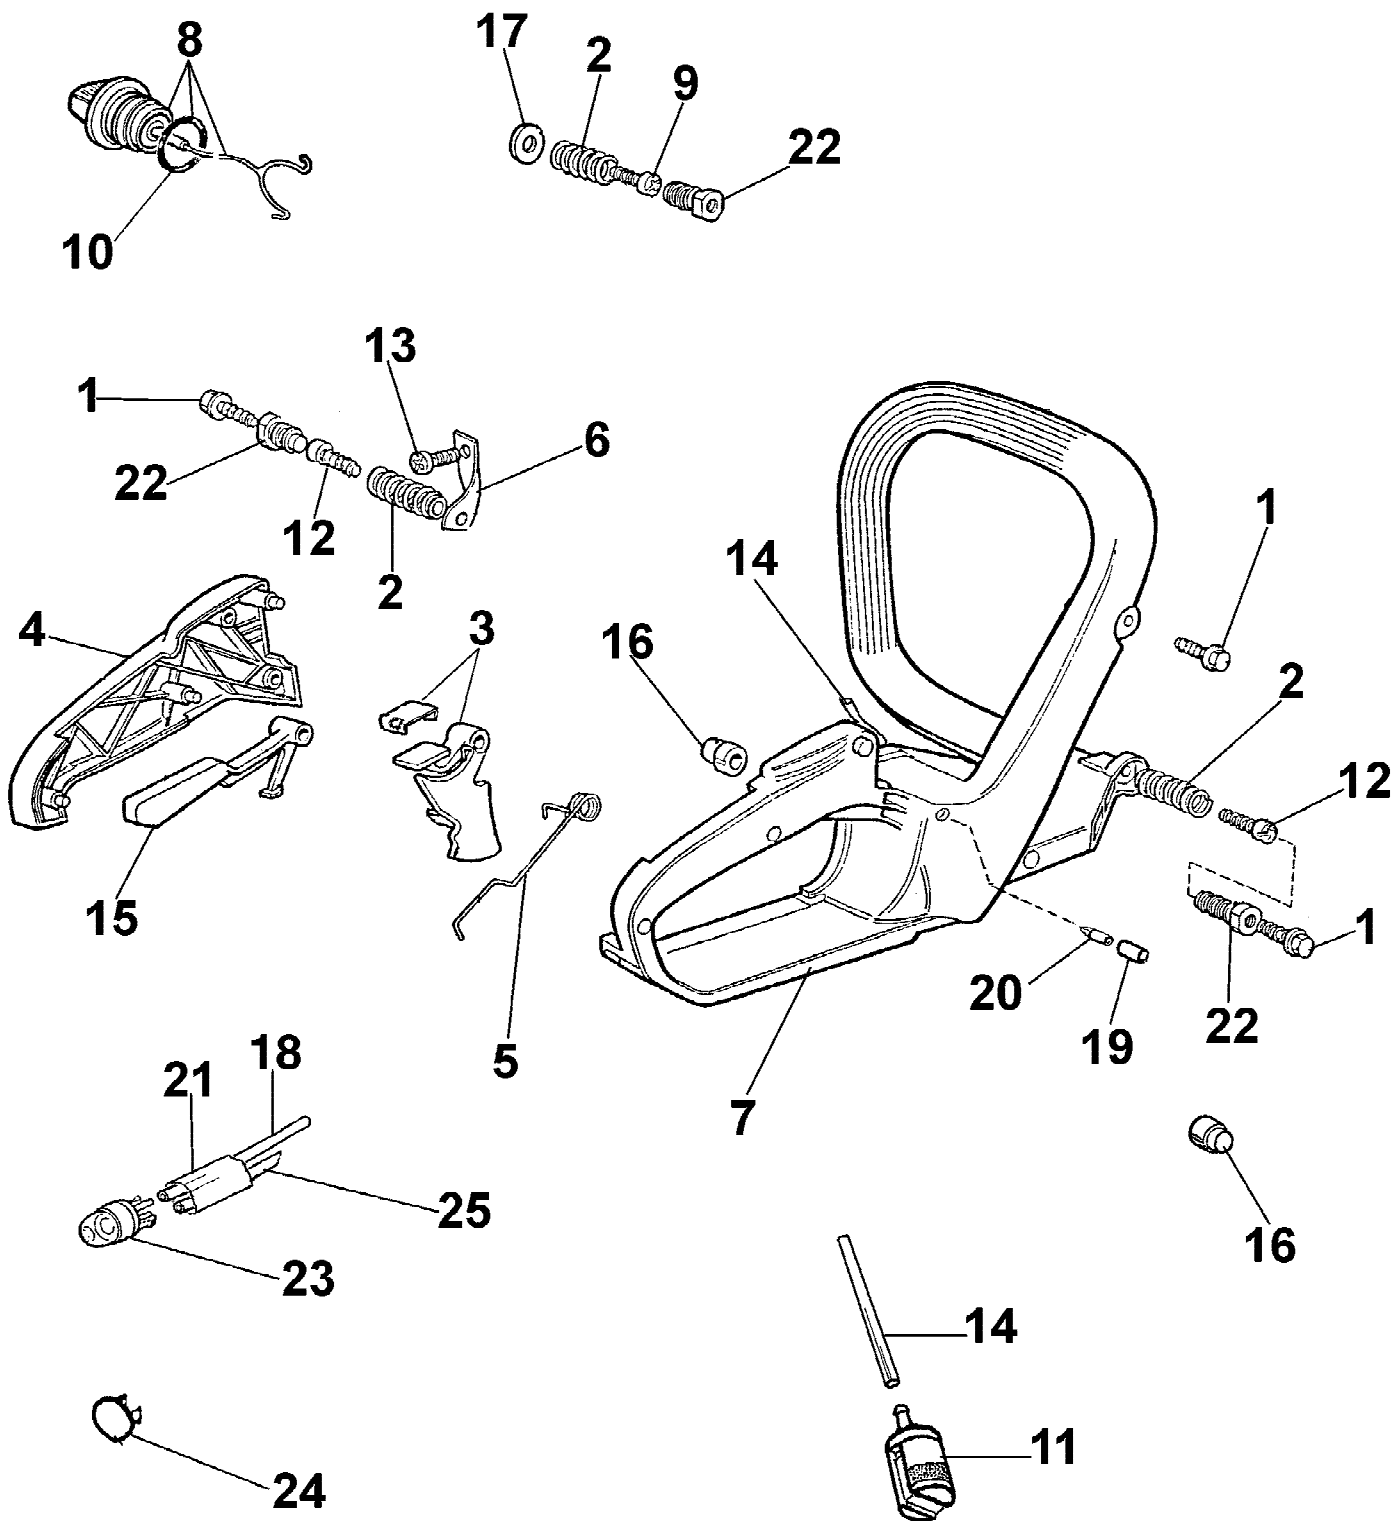

Ref #	Part Number	Qty	Description
1	097000061A		SCREW
2	50050047		SPRING
3	50050045		THROTTLE LEVER
4	50050024A		HANDLE COVER
5	097000028		SPRING
6	50050123		STOPPER
7	50050216		HANDLE AND TANK
8	50052005		COMPL. CAP
9	3960073		SCREW
10	3049025		O-RING
11	094600450		FUEL FILTER
12	094600041		SCREW
13	3960070		SCREW
14	50050070		TUBE
15	50050046		LEVER
16	50010061		SHOCK ABSORBER
17	3918010		WASHER
18	50060013		CAP
19	50050071		TANK BREATHER
20	094500577A		TANK BREATHER
21	50060021		SHEATH
22	50050051		SUPPORT
23	50060012		AIR PURGE
24	50050072		CAP
25	61110034		TUBE