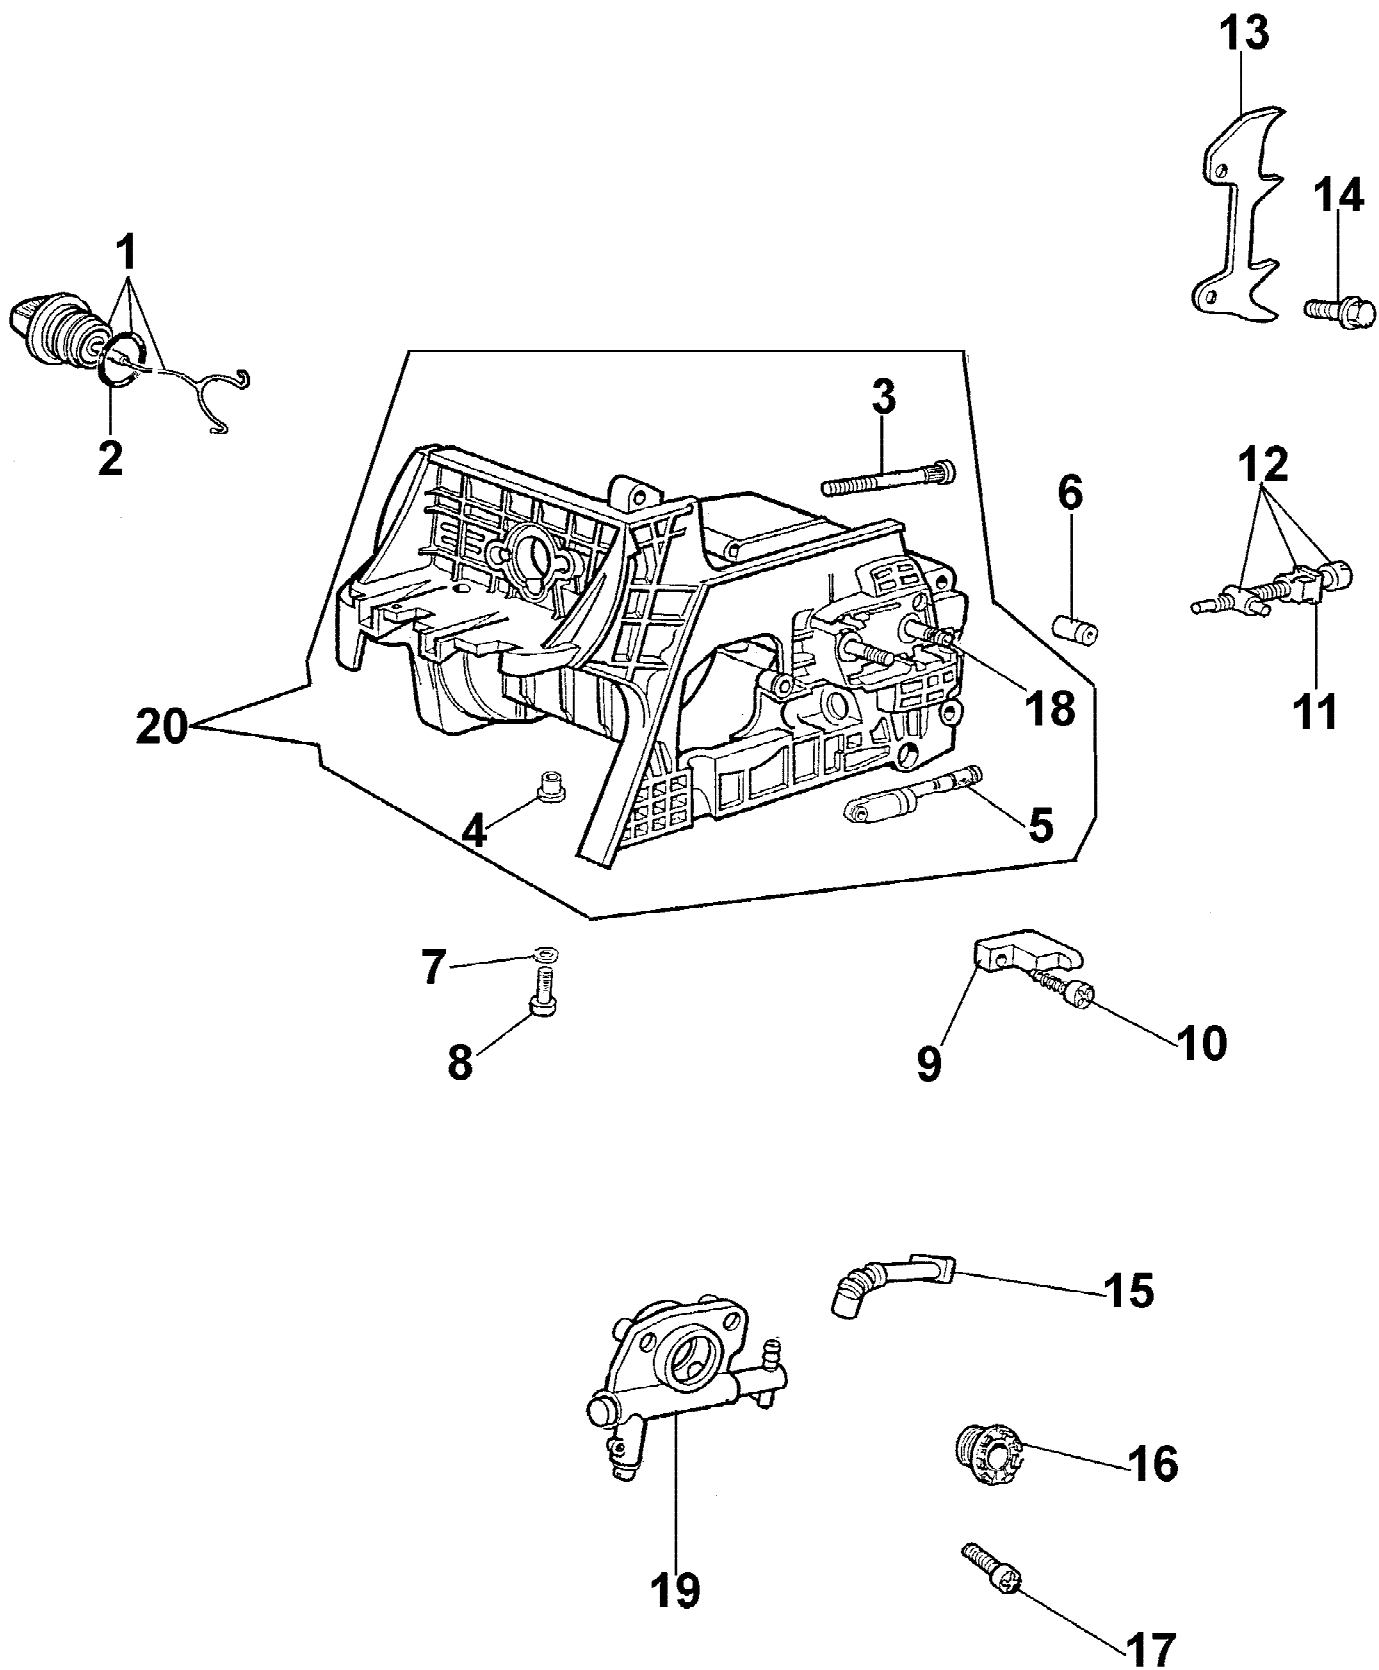

Ref #	Part Number	Qty	Description
1	50050037		FILTER COVER
2	50050034		KNOB
3	50050036		AIR FILTER
4	50050056		GASKET
5	50050035		SUPPORT
6	3960057		SCREW
7	2317021		SWITCH
8	3933100		NUT
9	50050026		STARTER LEVER
10	50060013		CAP
11	50050012A		CARBURETOR
12	50050121		SCREW GUIDE
13	50050044		THROTTLE ROD
14	50050043		KNOB
15	50050070		TUBE
16	094600450		FUEL FILTER

WT-535 per mod. 940C

WT-536 per mod. 936-940

16 ■ KIT RIPARAZIONE
REPAIR KIT

22 ● KIT MEMBRANE & GUARNIZIONI
DIAPHRAGM & GASKET SET

Ref #	Part Number	Qty	Description
1	094600148		SPRING
2	074000240		SCREW
3	095000141		SHUTTER
4	003300209		SCREW
5	094600208		SPRING
6	50050112		SHAFT
7	035000165		SPRING
8	50050104		SCREW "L"
9	50050105		SCREW "H"
10	093500115		SPRING
11	035000162		SCREW
12	2318191		COVER
13	003300202		SCREW
14	003300201		PIN
15	50050115		SPRING
16	094600209		REPAIR KIT
17	50050111		LEVER
18	50050109		BUSHING
19	003300036		FITTING
20	50050107		COVER
21	003300197		SCREW
22	094600210		DIAPH.+GASK.
23	50050012A		CARBURETOR
24	094600140		SHUTTER
25	50050117		SCREW
26	50050113		SHAFT
27	50050110		BUSHING
28	50050108		LEVER

Ref #	Part Number	Qty	Description
1	50010148		NUT
2	50060033		DRUM ASSY .325
2	50050136		DRUM ASSY
3	50030089		BEARING
4	50050025		WORM GEAR 3/8
4	50060008		WORM GEAR .325
5	094000129		CLUTCH
6	004000352		WASHER
7	094500029		SPRING
8	50050125		PLATE
9	50050039		BRAKE BAND
10	3026003		CIRCLIP
11	097000106		PIN
12	3960070		SCREW
13	50010088A		SPRING
14	50050038		CHAIN COVER
15	50050066		PIN
16	097000146		LEVER
17	095000219		SPRING
18	50050064		PIN
19	50050040		GUARD
20	50052002		CHAIN COVER CPL