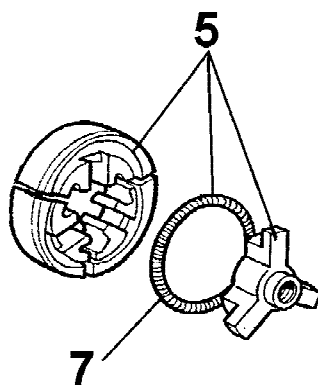

WT-535 per mod. 940C

WT-536 per mod. 936-940

16 ■ KIT RIPARAZIONE
REPAIR KIT

22 ● KIT MEMBRANE & GUARNIZIONI
DIAPHRAGM & GASKET SET

Ref #	Part Number	Qty	Description
1	094600148		SPRING
2	074000240		SCREW
3	095000141		SHUTTER
4	003300209		SCREW
5	094600208		SPRING
6	50050112		SHAFT
7	035000165		SPRING
8	50050104		SCREW "L"
9	50050105		SCREW "H"
10	093500115		SPRING
11	035000162		SCREW
12	2318191		COVER
13	003300202		SCREW
14	003300201		PIN
15	50050115		SPRING
16	094600209		REPAIR KIT
17	50050111		LEVER
18	50050109		BUSHING
19	003300036		FITTING
20	50050107		COVER
21	003300197		SCREW
22	094600210		DIAPH.+GASK.
23	50050012A		CARBURETOR
24	094600140		SHUTTER
25	50050117		SCREW
26	50050113		SHAFT
27	50050110		BUSHING
28	50050108		LEVER

Ref #	Part Number	Qty	Description
1	50010148		NUT
2	50060033		DRUM ASSY .325
2	50050136		DRUM ASSY
3	50030089		BEARING
4	50050025		WORM GEAR 3/8
4	50060008		WORM GEAR .325
5	094000129		CLUTCH
6	004000352		WASHER
7	094500029		SPRING
8	50050125		PLATE
9	50050039		BRAKE BAND
10	3026003		CIRCLIP
11	097000106		PIN
12	3960070		SCREW
13	50010088A		SPRING
14	50050038		CHAIN COVER
15	50050066		PIN
16	097000146		LEVER
17	095000219		SPRING
18	50050064		PIN
19	50050040		GUARD
20	50052002		CHAIN COVER CPL

Ref #	Part Number	Qty	Description
1	097000064A		HANDLE
2	50070123		STARTER ROPE
3	50050041		STARTER CASE
4	004000132		SPRING
5	50050017		PULLEY
6	094500034		WASHER
7	50050015A		FLYWHEEL
8	3960057		SCREW
9	50050073		SPRING and CASE
10	3960082		SCREW
11	006000315		WASHER
12	3916004		WASHER
13	50050081		CABLE
14	50052001		STARTER ASSY
15	004000142		NUT
16	3833080		WASHER
17	005000361		WASHER
18	4161151		PIN
19	50050054		SPRING
20	50050013		IGNITION COIL
21	50050127		SPRING
22	3960075		SCREW
23	005000347A		GROMMET
24	50050126		SPARK PLUG CAP
25	50050053		PAWL
26	50050124		SPACER
27	50050120		PLATE
28	50060032		LABEL SET 940C