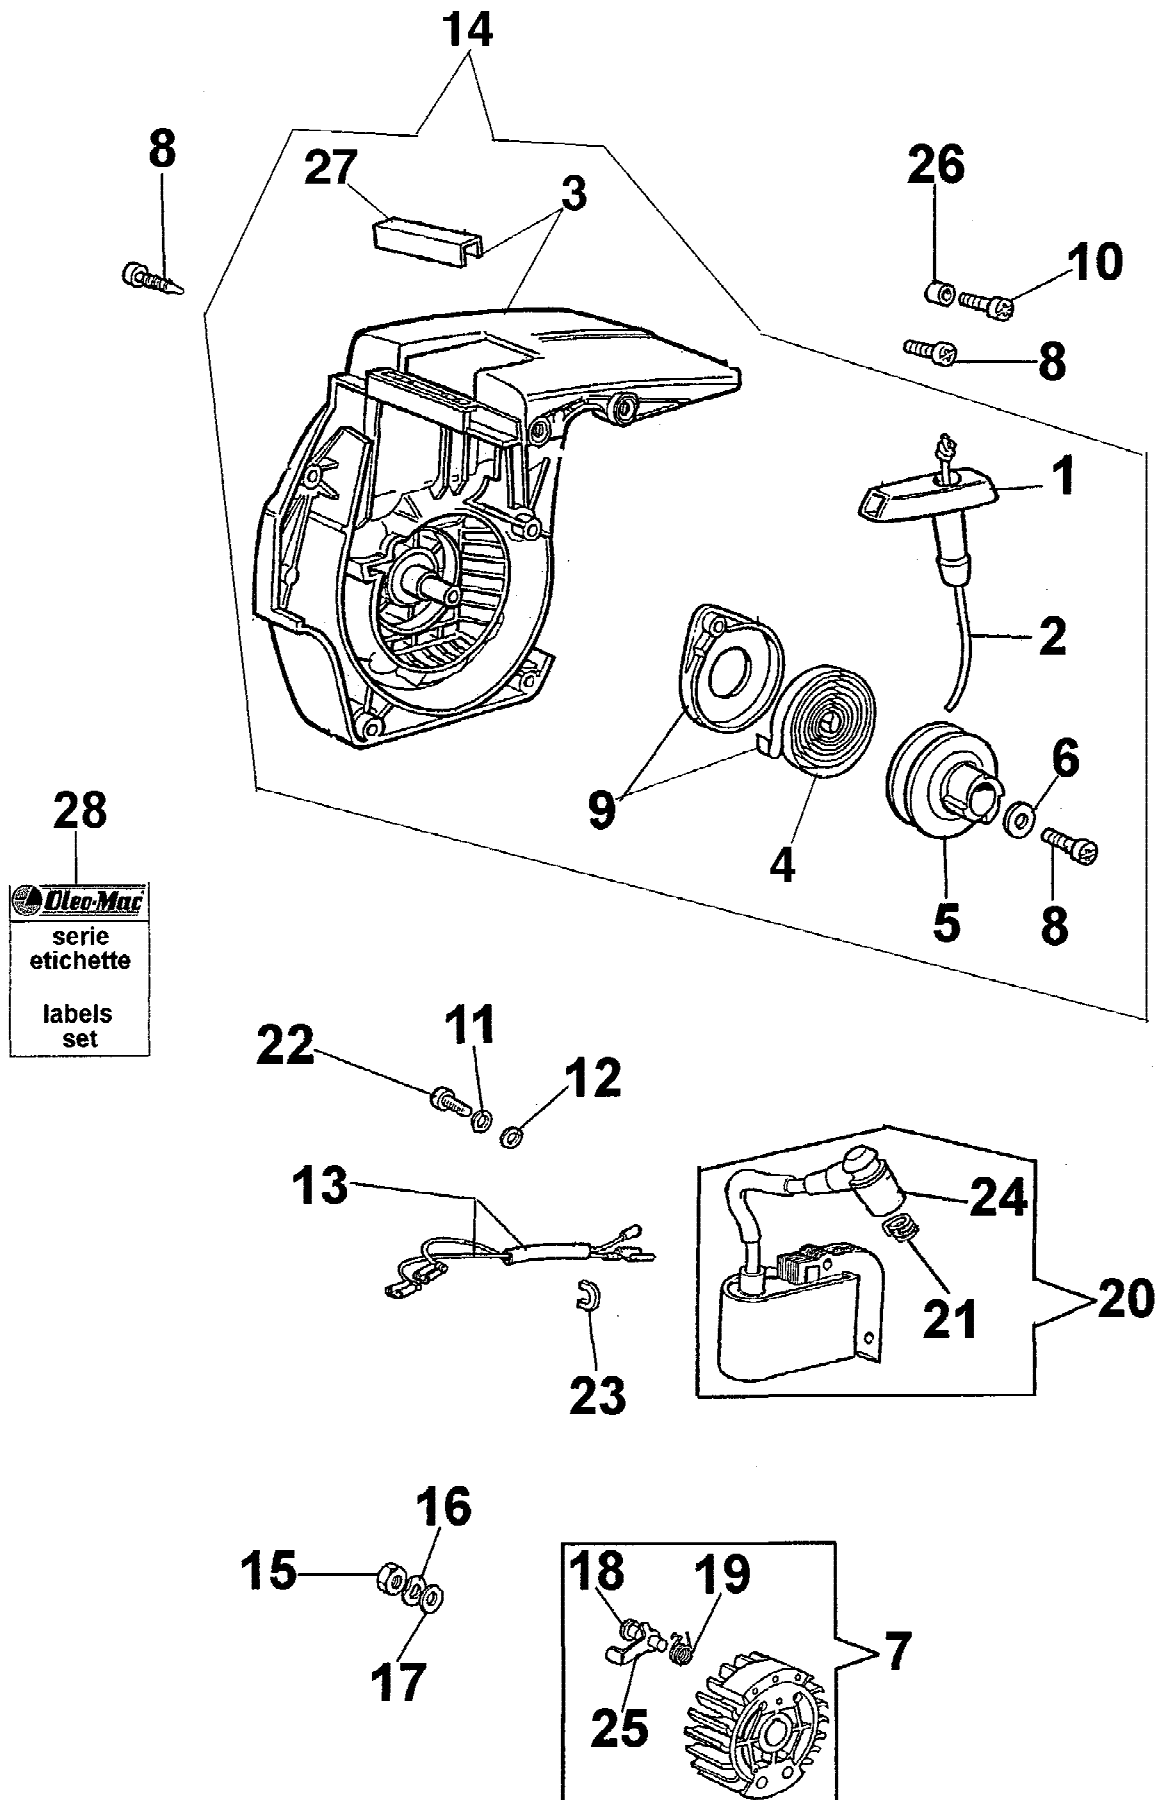

Ref #	Part Number	Qty	Description
1	50050037		FILTER COVER
2	50050034		KNOB
3	50050036		AIR FILTER
4	50050056		GASKET
5	50050035		SUPPORT
6	3960057		SCREW
7	2317021		SWITCH
8	3933100		NUT
9	50050026		STARTER LEVER
10	50060013		CAP
11	50050012A		CARBURETOR
12	50050121		SCREW GUIDE
13	50050044		THROTTLE ROD
14	50050043		KNOB
15	50050070		TUBE
16	094600450		FUEL FILTER

Ref #	Part Number	Qty	Description
1	50010148		NUT
2	50060033		DRUM ASSY .325
2	50050136		DRUM ASSY
3	50030089		BEARING
4	50050025		WORM GEAR 3/8
4	50060008		WORM GEAR .325
5	094000129		CLUTCH
6	004000352		WASHER
7	094500029		SPRING
8	50050125		PLATE
9	50050039		BRAKE BAND
10	3026003		CIRCLIP
11	097000106		PIN
12	3960070		SCREW
13	50010088A		SPRING
14	50050038		CHAIN COVER
15	50050066		PIN
16	097000146		LEVER
17	095000219		SPRING
18	50050064		PIN
19	50050040		GUARD
20	50052002		CHAIN COVER CPL

Ref #	Part Number	Qty	Description
1	50052005		COMPL. CAP
2	3049025		O-RING
3	094600262		SCREW
4	50050067		SPACER
5	50052006		OIL FILTER
6	097000229		TANK BREATHER
7	3833073		WASHER
8	3801053		SCREW
9	094600369		CHAIN CATCHER
10	094600041		SCREW
11	50050033		SCREEN-LOCK
12	50050133		CHAIN TENSIONER
13	50050076		SPIKE
14	3960047		SCREW
15	50050049		TUBE
16	50060008		WORM GEAR .325
16	50050025		WORM GEAR 3/8
17	3960074		SCREW
18	50050052		BAR STUD
19	50060015		OIL PUMP
20	50050007		ENGINE BASE/TANK

Ref #	Part Number	Qty	Description
1	097000064A		HANDLE
2	50070123		STARTER ROPE
3	50050041		STARTER CASE
4	004000132		SPRING
5	50050017		PULLEY
6	094500034		WASHER
7	50050015A		FLYWHEEL
8	3960057		SCREW
9	50050073		SPRING and CASE
10	3960082		SCREW
11	006000315		WASHER
12	3916004		WASHER
13	50050081		CABLE
14	50052001		STARTER ASSY
15	004000142		NUT
16	3833080		WASHER
17	005000361		WASHER
18	4161151		PIN
19	50050054		SPRING
20	50050013		IGNITION COIL
21	50050127		SPRING
22	3960075		SCREW
23	005000347A		GROMMET
24	50050126		SPARK PLUG CAP
25	50050053		PAWL
26	50050124		SPACER
27	50050120		PLATE
28	50060032		LABEL SET 940C