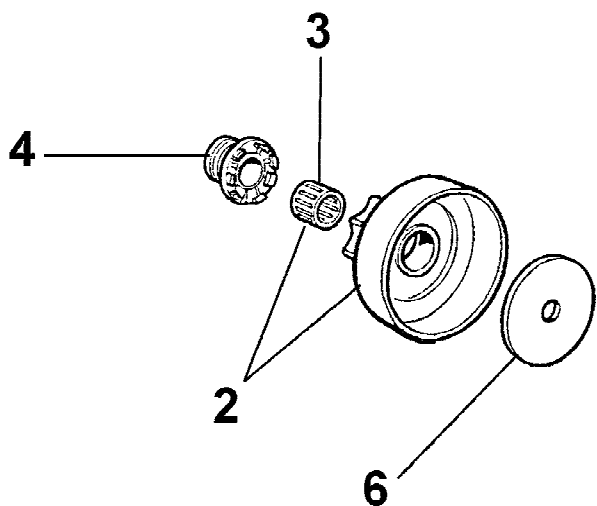

WT-535 per mod. 940C

WT-536 per mod. 936-940

16 ■ KIT RIPARAZIONE
REPAIR KIT

22 ● KIT MEMBRANE & GUARNIZIONI
DIAPHRAGM & GASKET SET

Ref #	Part Number	Qty	Description
1	094600148		SPRING
2	074000240		SCREW
3	095000141		SHUTTER
4	003300209		SCREW
5	094600208		SPRING
6	50050112		SHAFT
7	035000165		SPRING
8	50050104		SCREW "L"
9	50050105		SCREW "H"
10	093500115		SPRING
11	035000162		SCREW
12	2318191		COVER
13	003300202		SCREW
14	003300201		PIN
15	50050115		SPRING
16	094600209		REPAIR KIT
17	50050111		LEVER
18	50050109		BUSHING
19	003300036		FITTING
20	50050107		COVER
21	003300197		SCREW
22	094600210		DIAPH.+GASK.
23	50050012A		CARBURETOR
24	094600140		SHUTTER
25	50050117		SCREW
26	50050113		SHAFT
27	50050110		BUSHING
28	50050108		LEVER

Ref #	Part Number	Qty	Description
1	50010148		NUT
2	50060033		DRUM ASSY .325
2	50050136		DRUM ASSY
3	50030089		BEARING
4	50050025		WORM GEAR 3/8
4	50060008		WORM GEAR .325
5	094000129		CLUTCH
6	004000352		WASHER
7	094500029		SPRING
8	50050125		PLATE
9	50050039		BRAKE BAND
10	3026003		CIRCLIP
11	097000106		PIN
12	3960070		SCREW
13	50010088A		SPRING
14	50050038		CHAIN COVER
15	50050066		PIN
16	097000146		LEVER
17	095000219		SPRING
18	50050064		PIN
19	50050040		GUARD
20	50052002		CHAIN COVER CPL

Ref #	Part Number	Qty	Description
1	097000064A		HANDLE
2	50070123		STARTER ROPE
3	50050041		STARTER CASE
4	004000132		SPRING
5	50050017		PULLEY
6	094500034		WASHER
7	50050015A		FLYWHEEL
8	3960057		SCREW
9	50050073		SPRING and CASE
10	3960082		SCREW
11	006000315		WASHER
12	3916004		WASHER
13	50050081		CABLE
14	50052001		STARTER ASSY
15	004000142		NUT
16	3833080		WASHER
17	005000361		WASHER
18	4161151		PIN
19	50050054		SPRING
20	50050013		IGNITION COIL
21	50050127		SPRING
22	3960075		SCREW
23	005000347A		GROMMET
24	50050126		SPARK PLUG CAP
25	50050053		PAWL
26	50050124		SPACER
27	50050120		PLATE
28	50060032		LABEL SET 940C