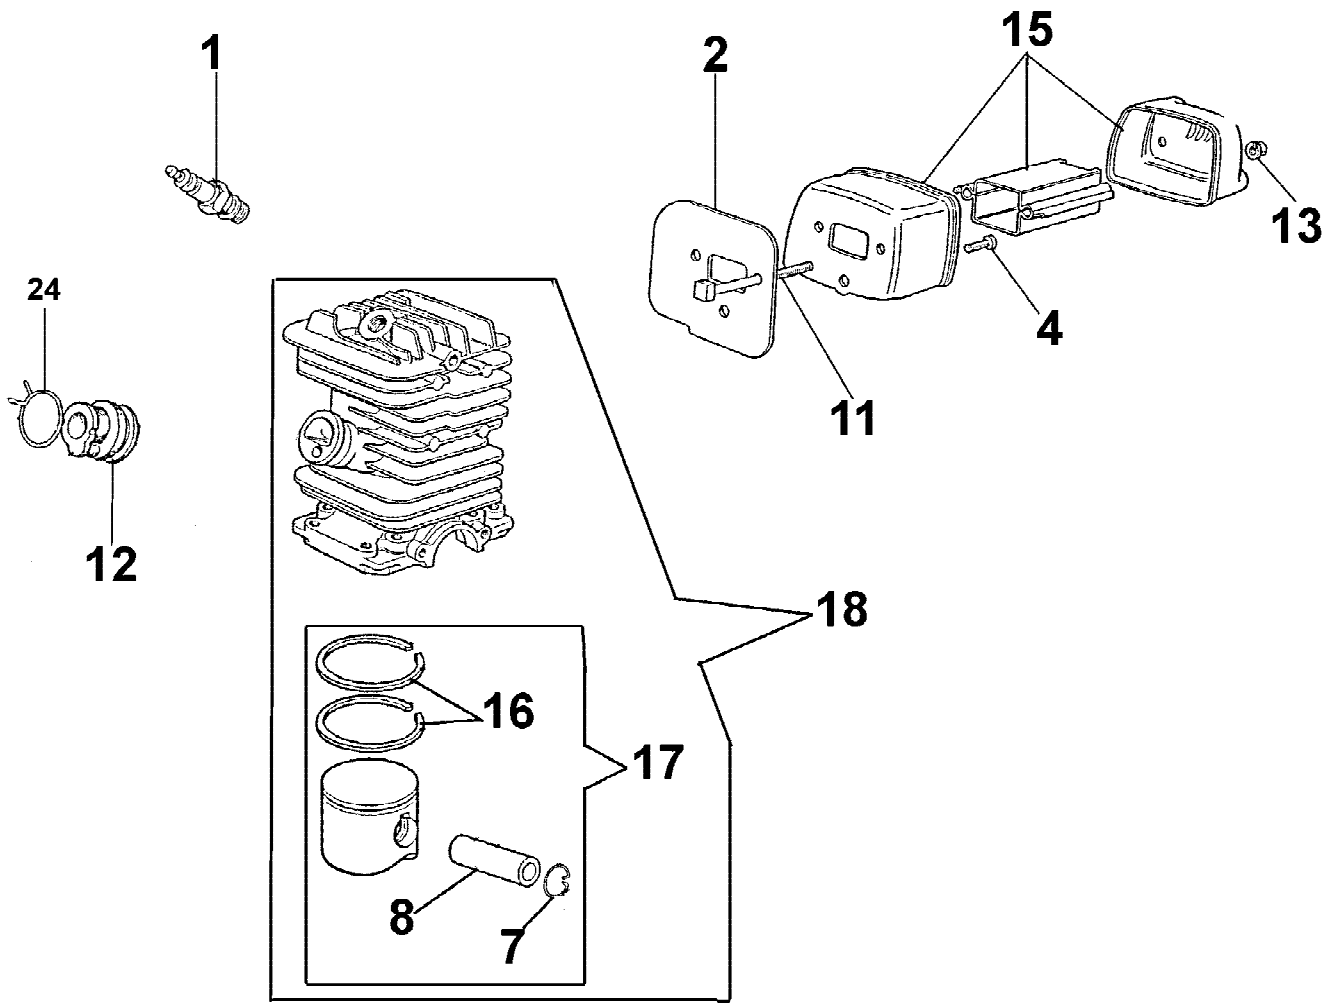

Ref #	Part Number	Qty	Description
1	005000019		SPARK PLUG
2	50050031		GASKET
3	3801047		SCREW
4	3960073		SCREW
5	3050022		SEAL RING
7	004900061		RING
8	50050222		PISTON PIN
11	50050032		SCREW
12	50050010		MANIFOLD
13	094600051		NUT
14	094000006		BEARING
15	50050027		MUFFLER
16	004000015		PISTON RING ⅄40
17	50060027A		PISTON ASSY ⅄40
18	50060028A		CYLINDER ASSY ⅄40
19	3037013		BEARING
20	3050024		SEAL RING
21	50050001		CRANKSHAFT
22	004400285		WASHER
23	50050016		COVER
24	094600103		SPRING